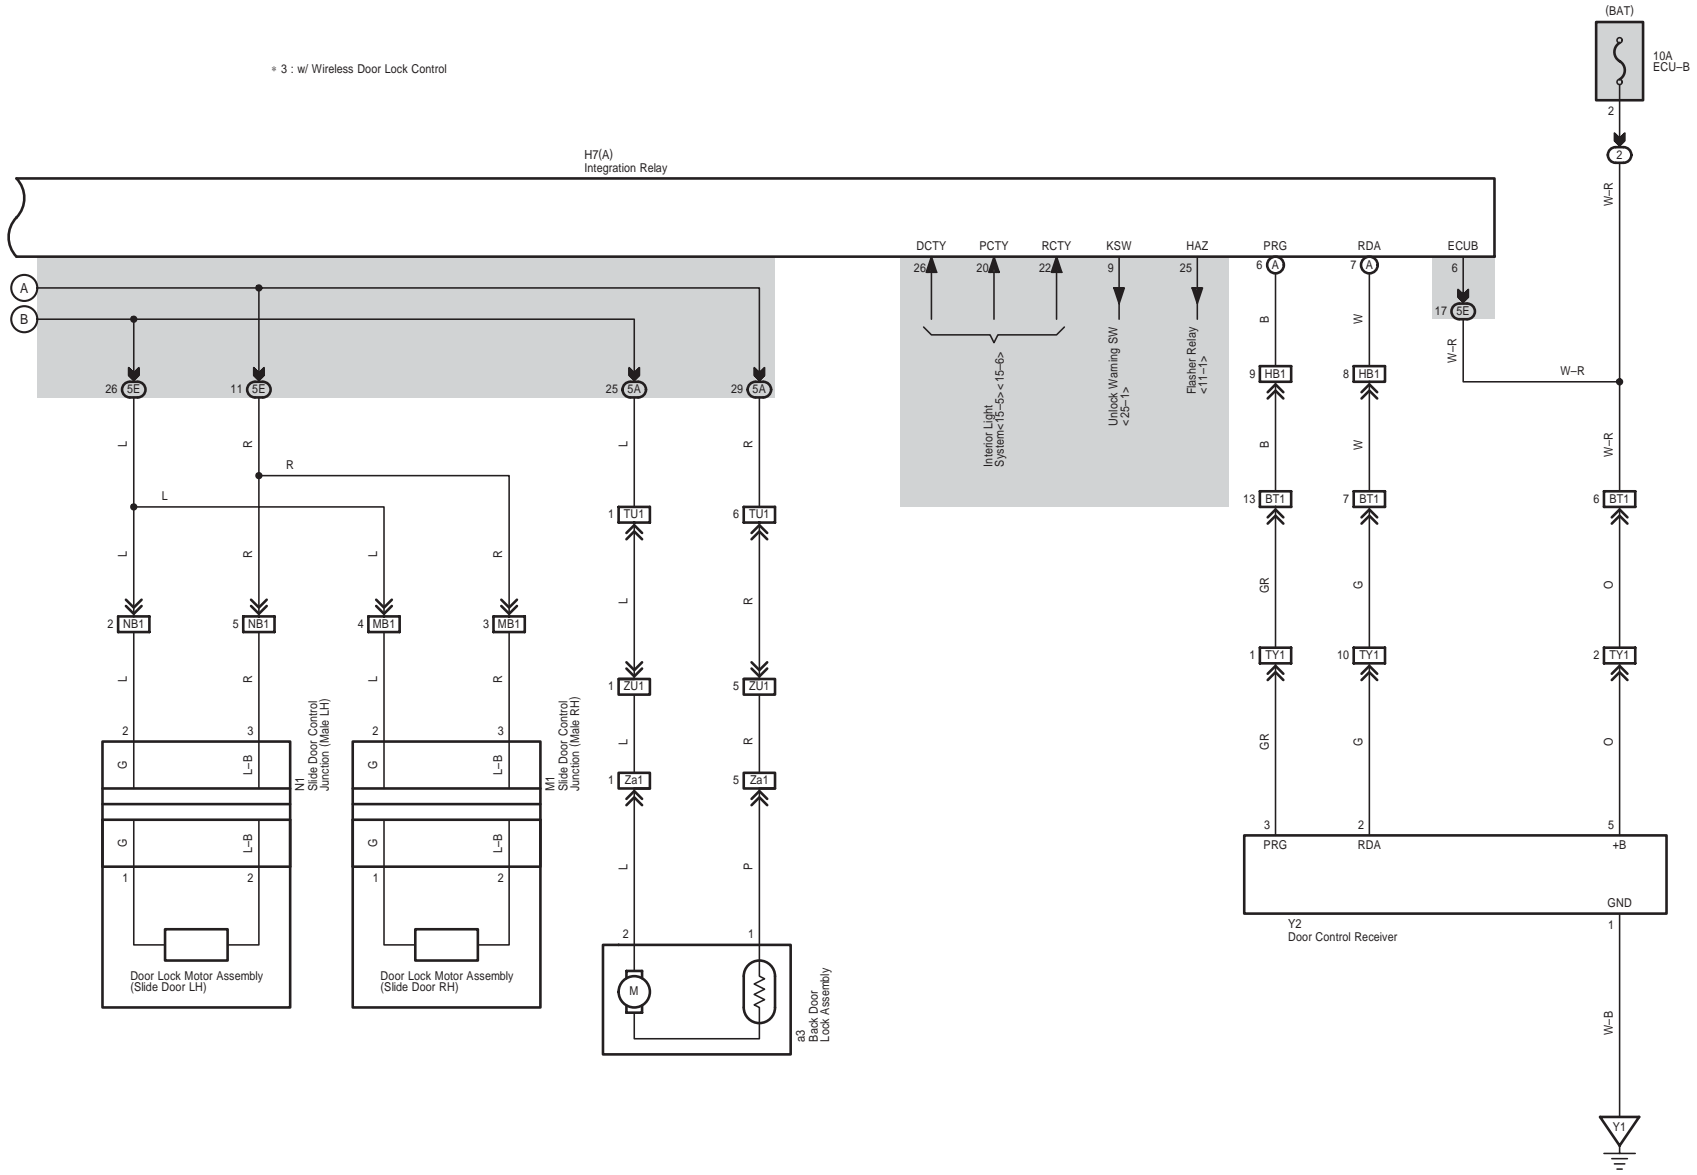

Interior Light

Interior Light

HIACE (EWD622E)

Door Lock Control (LHD)

Door Lock Control (LHD)

Wireless Door Lock Control (LHD)

5 6 7 8

\* 3 : w/ Wireless Door Lock Control