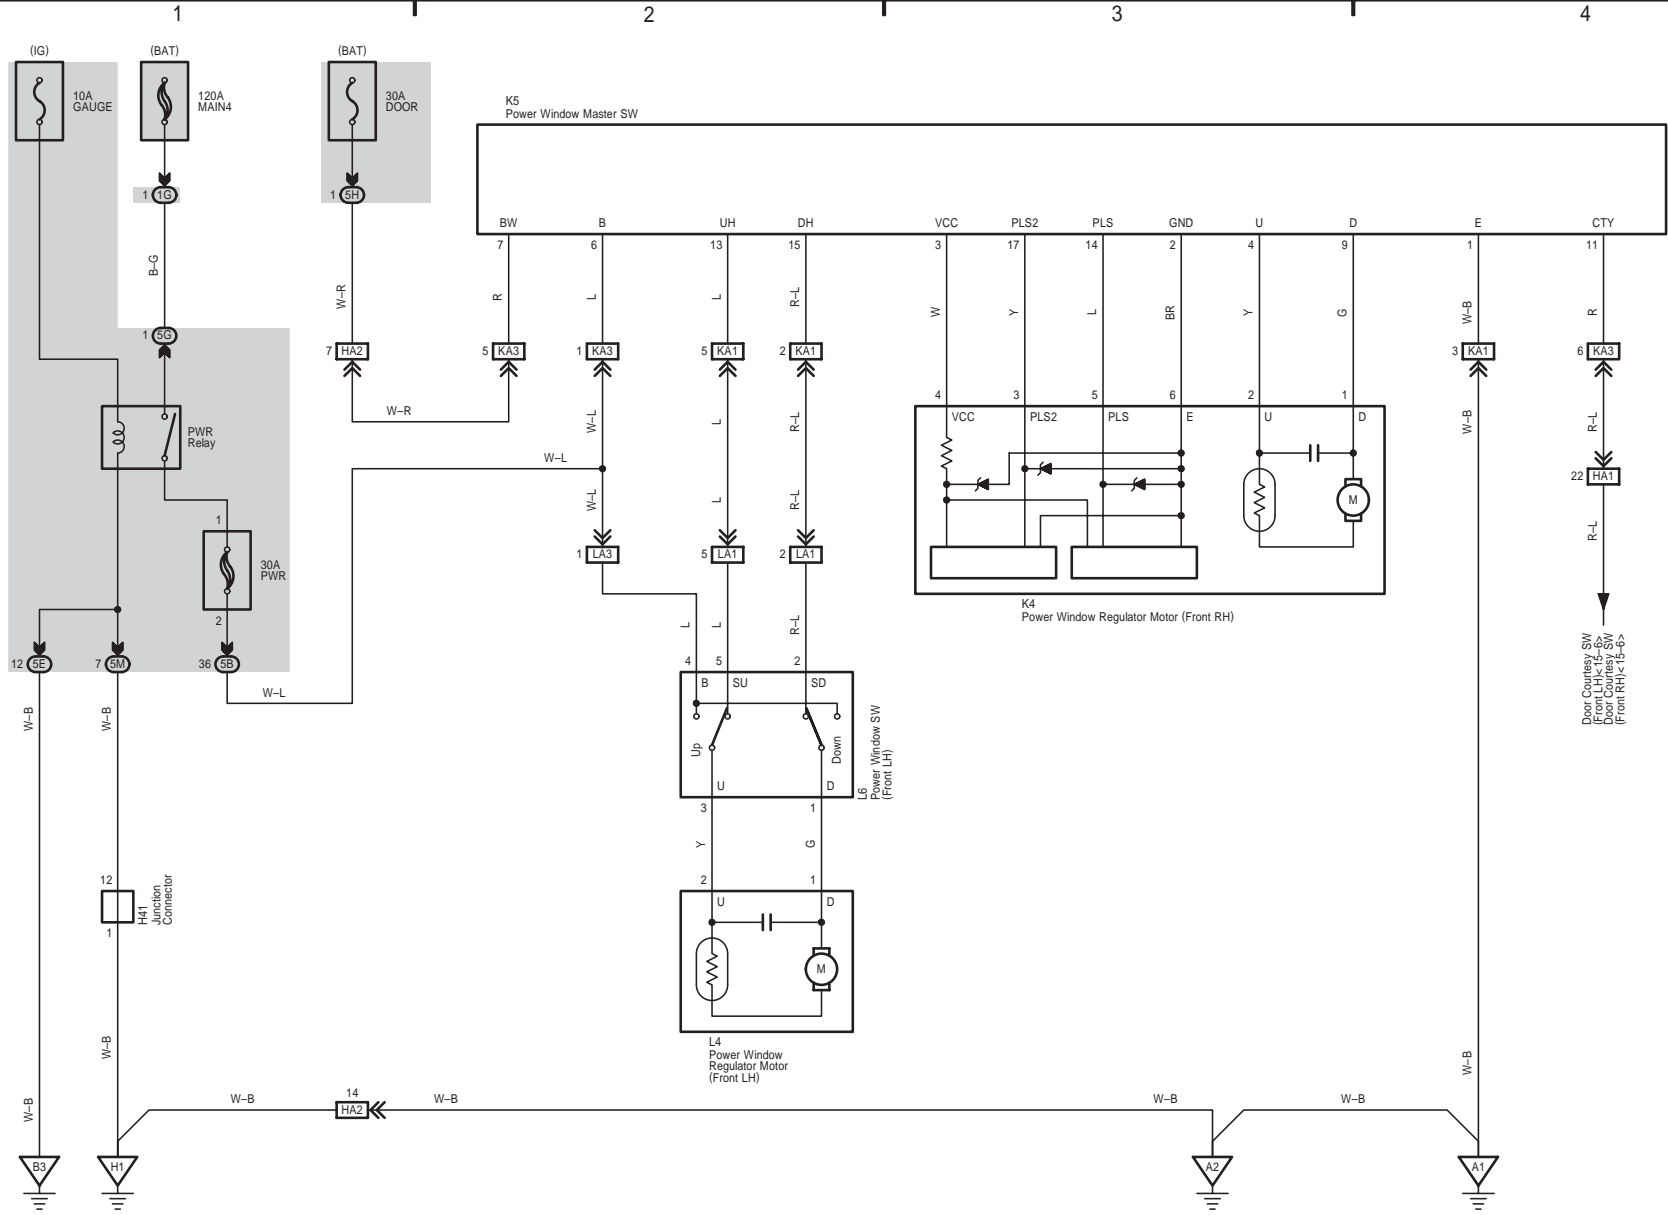

Power Window (RHD)

HIACE (EWD622E)