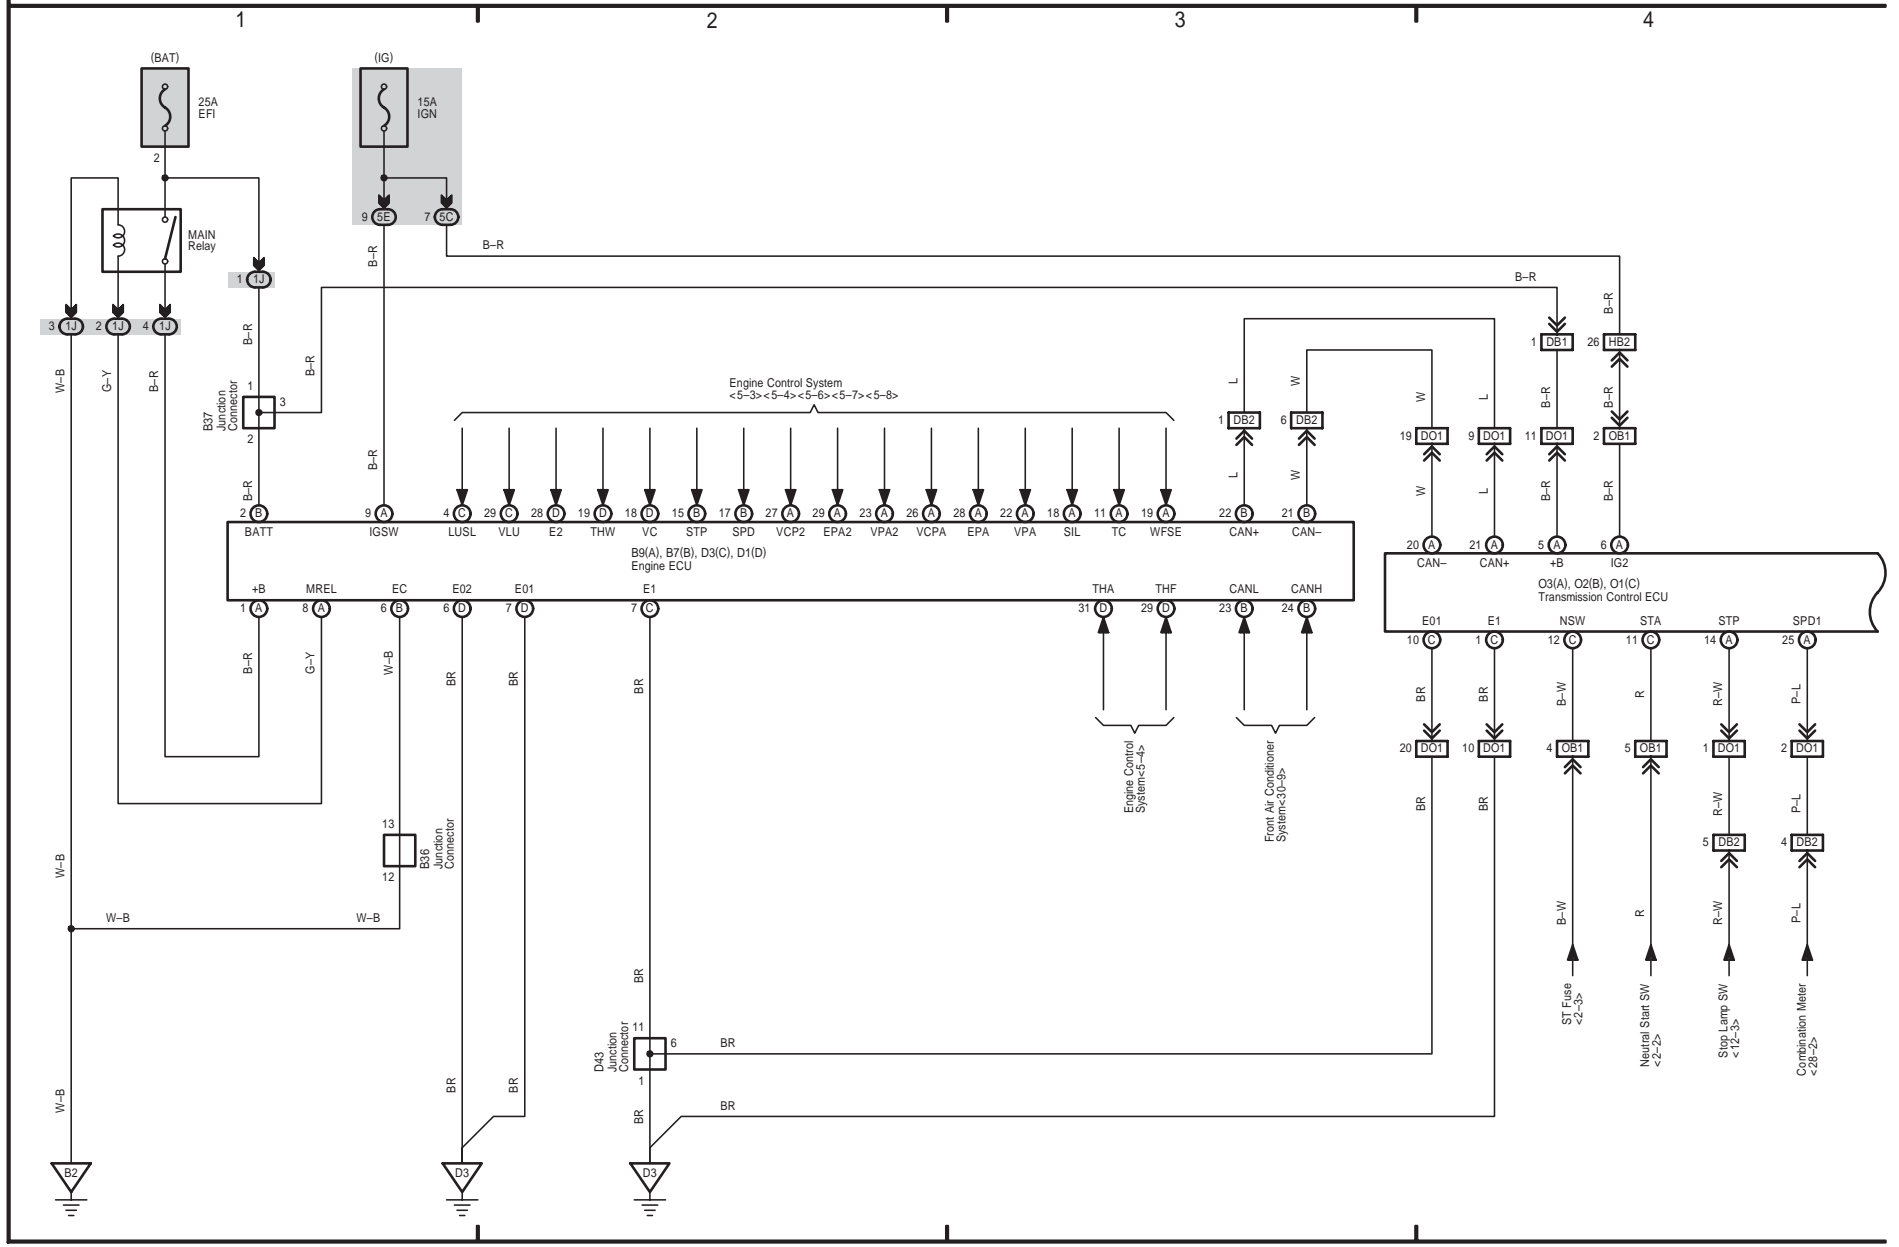

ECT and A/T Indicator (2KD-FTV)