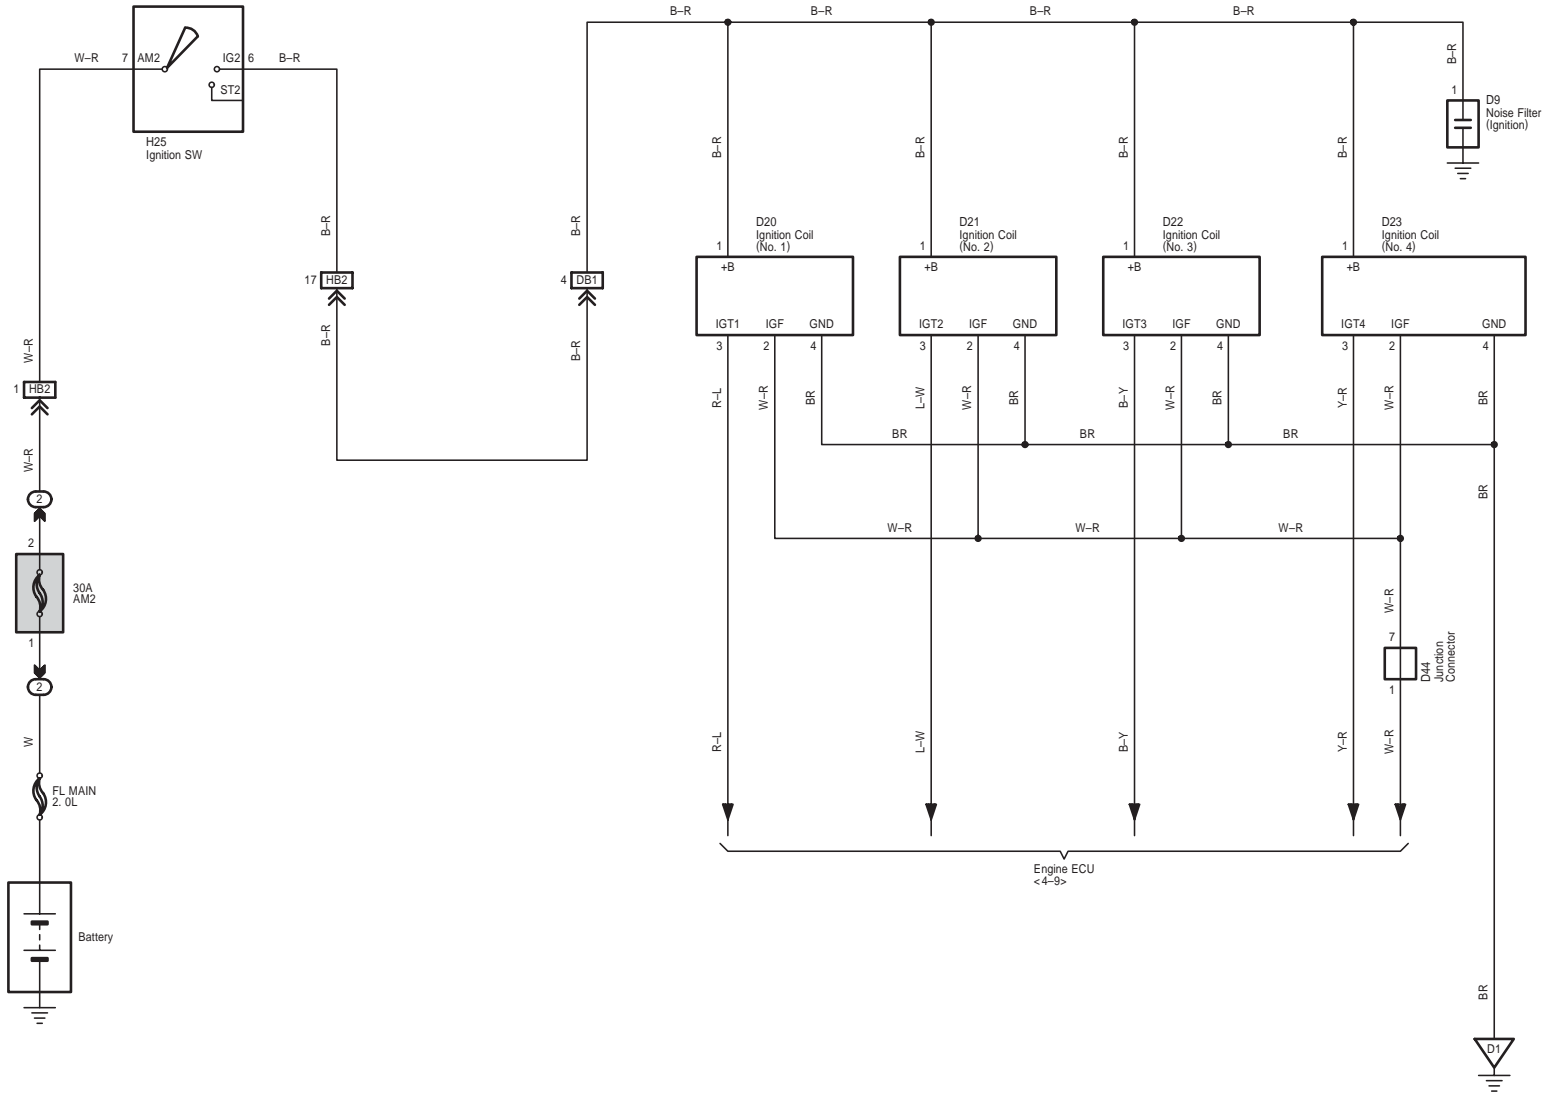

1 HIACE (Cont' d)

Power Source

5 6 7 8

HIACE (EWVD622E)

2 HIACE

OVERALL ELECTRICAL WIRING DIAGRAM

#### Ignition

HIACE (EWVD622E)

4 HIACE

(Cont. next page)

Engine Control (2TR-FE)

\* 1 : Australia, Chile, China, Ecuador, Hong Kong, New Zealand, Thailand

Engine Control (2TR-FE)

+ 1: Australia, Chile, China, Ecuador, Hong Kong, New Zealand, Thailand  
 + 2: Costa Rica, Egypt, El Salvador, G. C. C., Guatemala, Honduras, Malaysia, Nicaragua, Panama, Peru, Russia, South Africa, Ukraine, Vietnam  
 + 3: Except +1, Except +2  
 + 4: Shielded