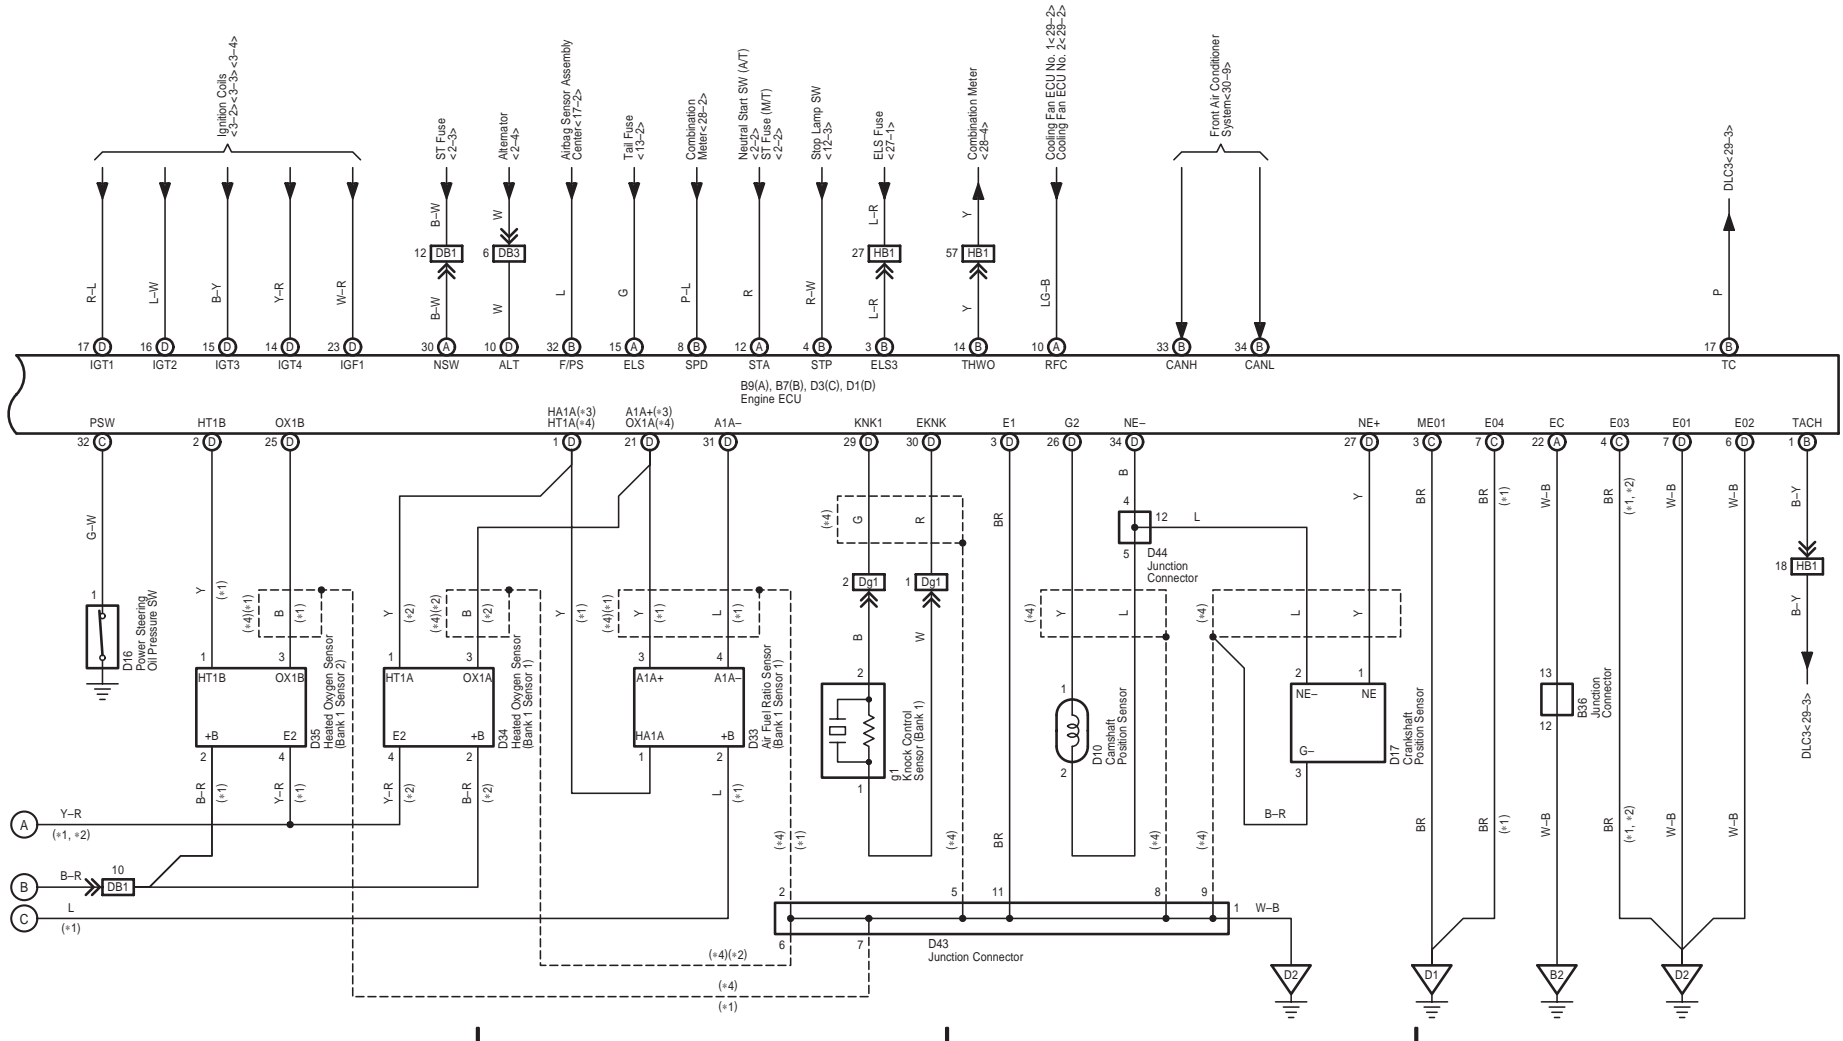

4 HIACE (Cont' d)

Engine Control (2TR-FE)

9 10 11 12

- 1 : Australia, Chile, China, Ecuador, Hong Kong, New Zealand, Thailand
- 2 : Costa Rica, Egypt, El Salvador, G. C. C., Guatemala, Honduras, Malaysia, Nicaragua, Panama, Peru, Russia, South Africa, Ukraine, Vietnam
- 4 : Shielded