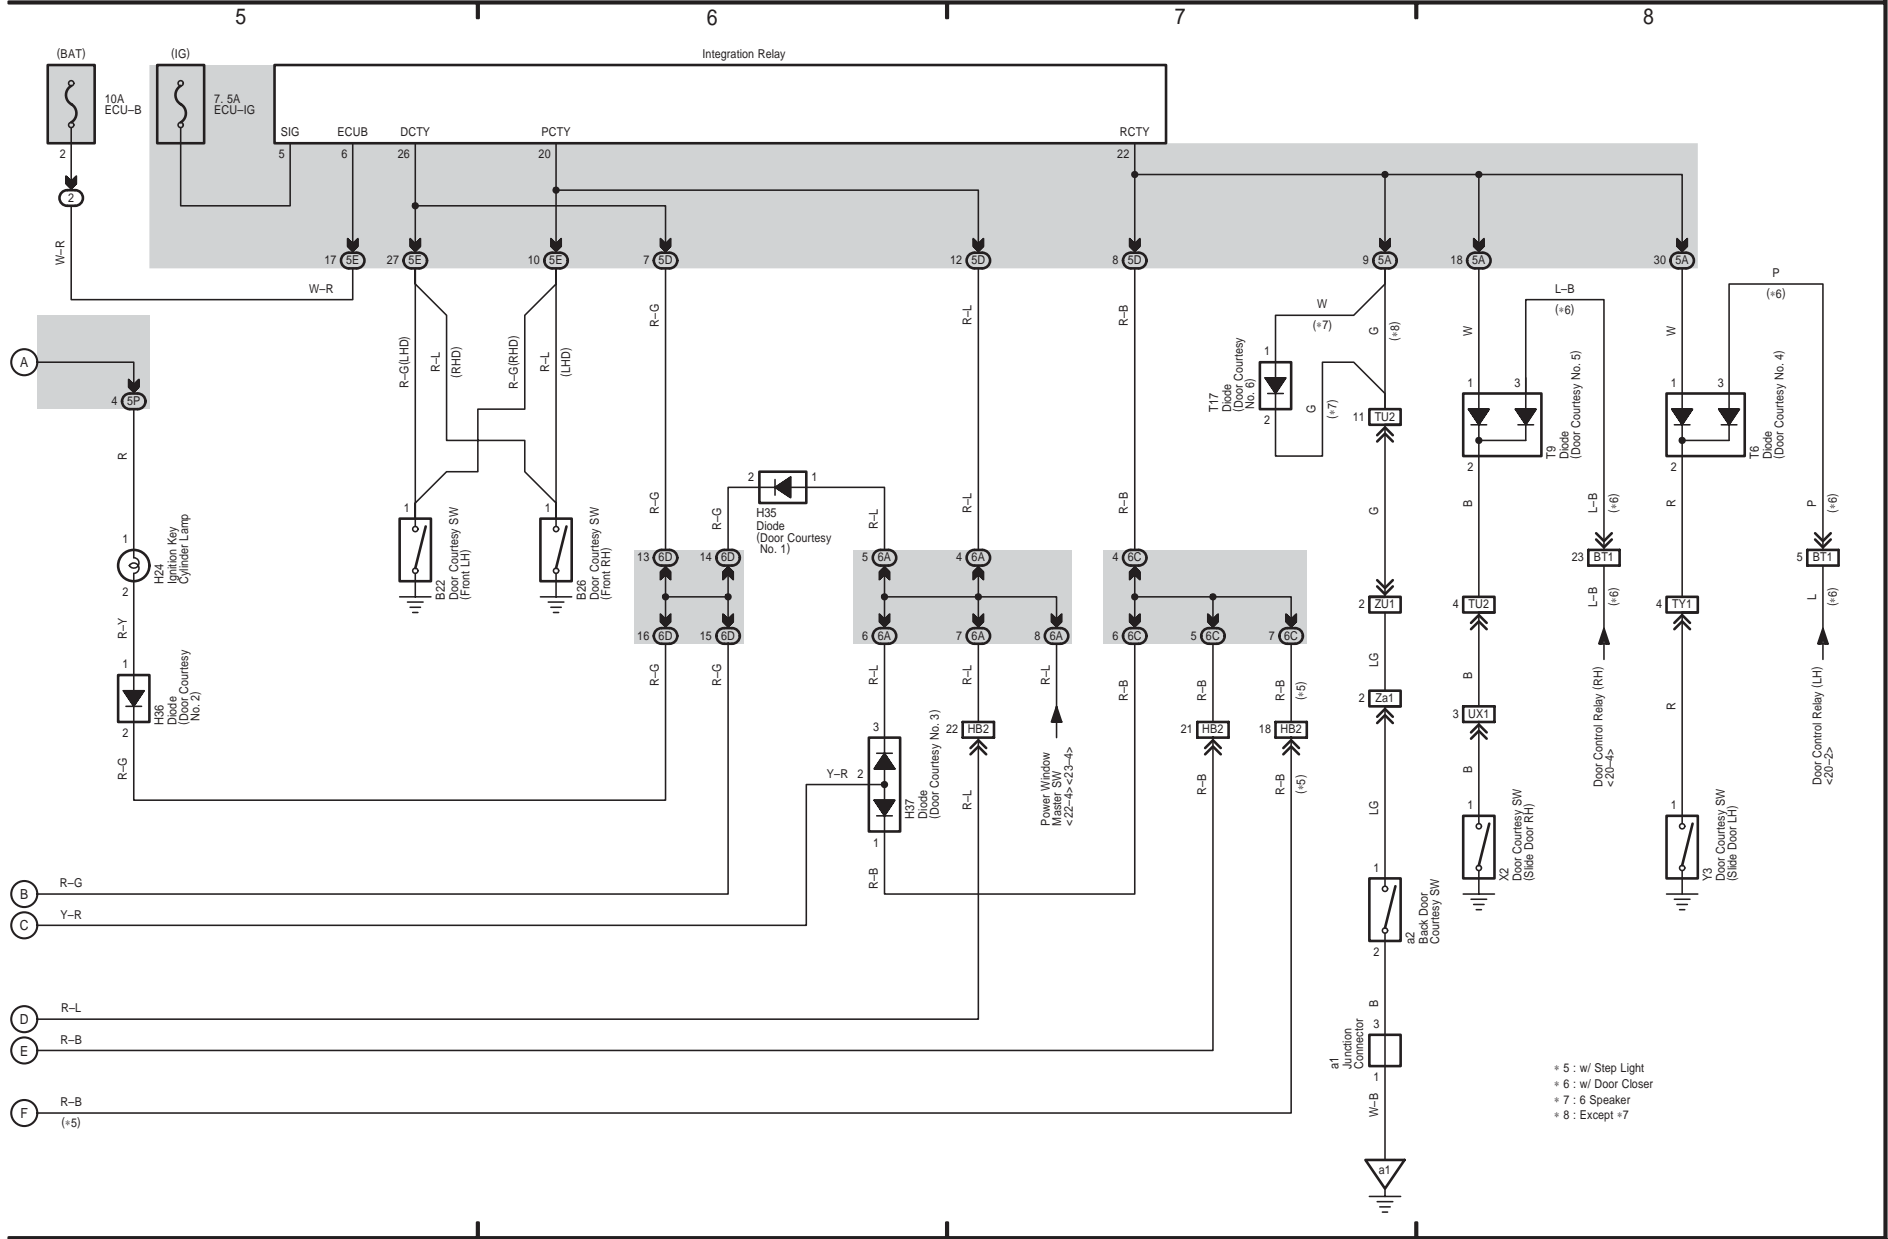

Interior Light

Interior Light

HIACE (EWD622E)

Door Lock Control (LHD)

Door Lock Control (LHD)

Wireless Door Lock Control (LHD)

5 6 7 8

\* 3 : w/ Wireless Door Lock Control