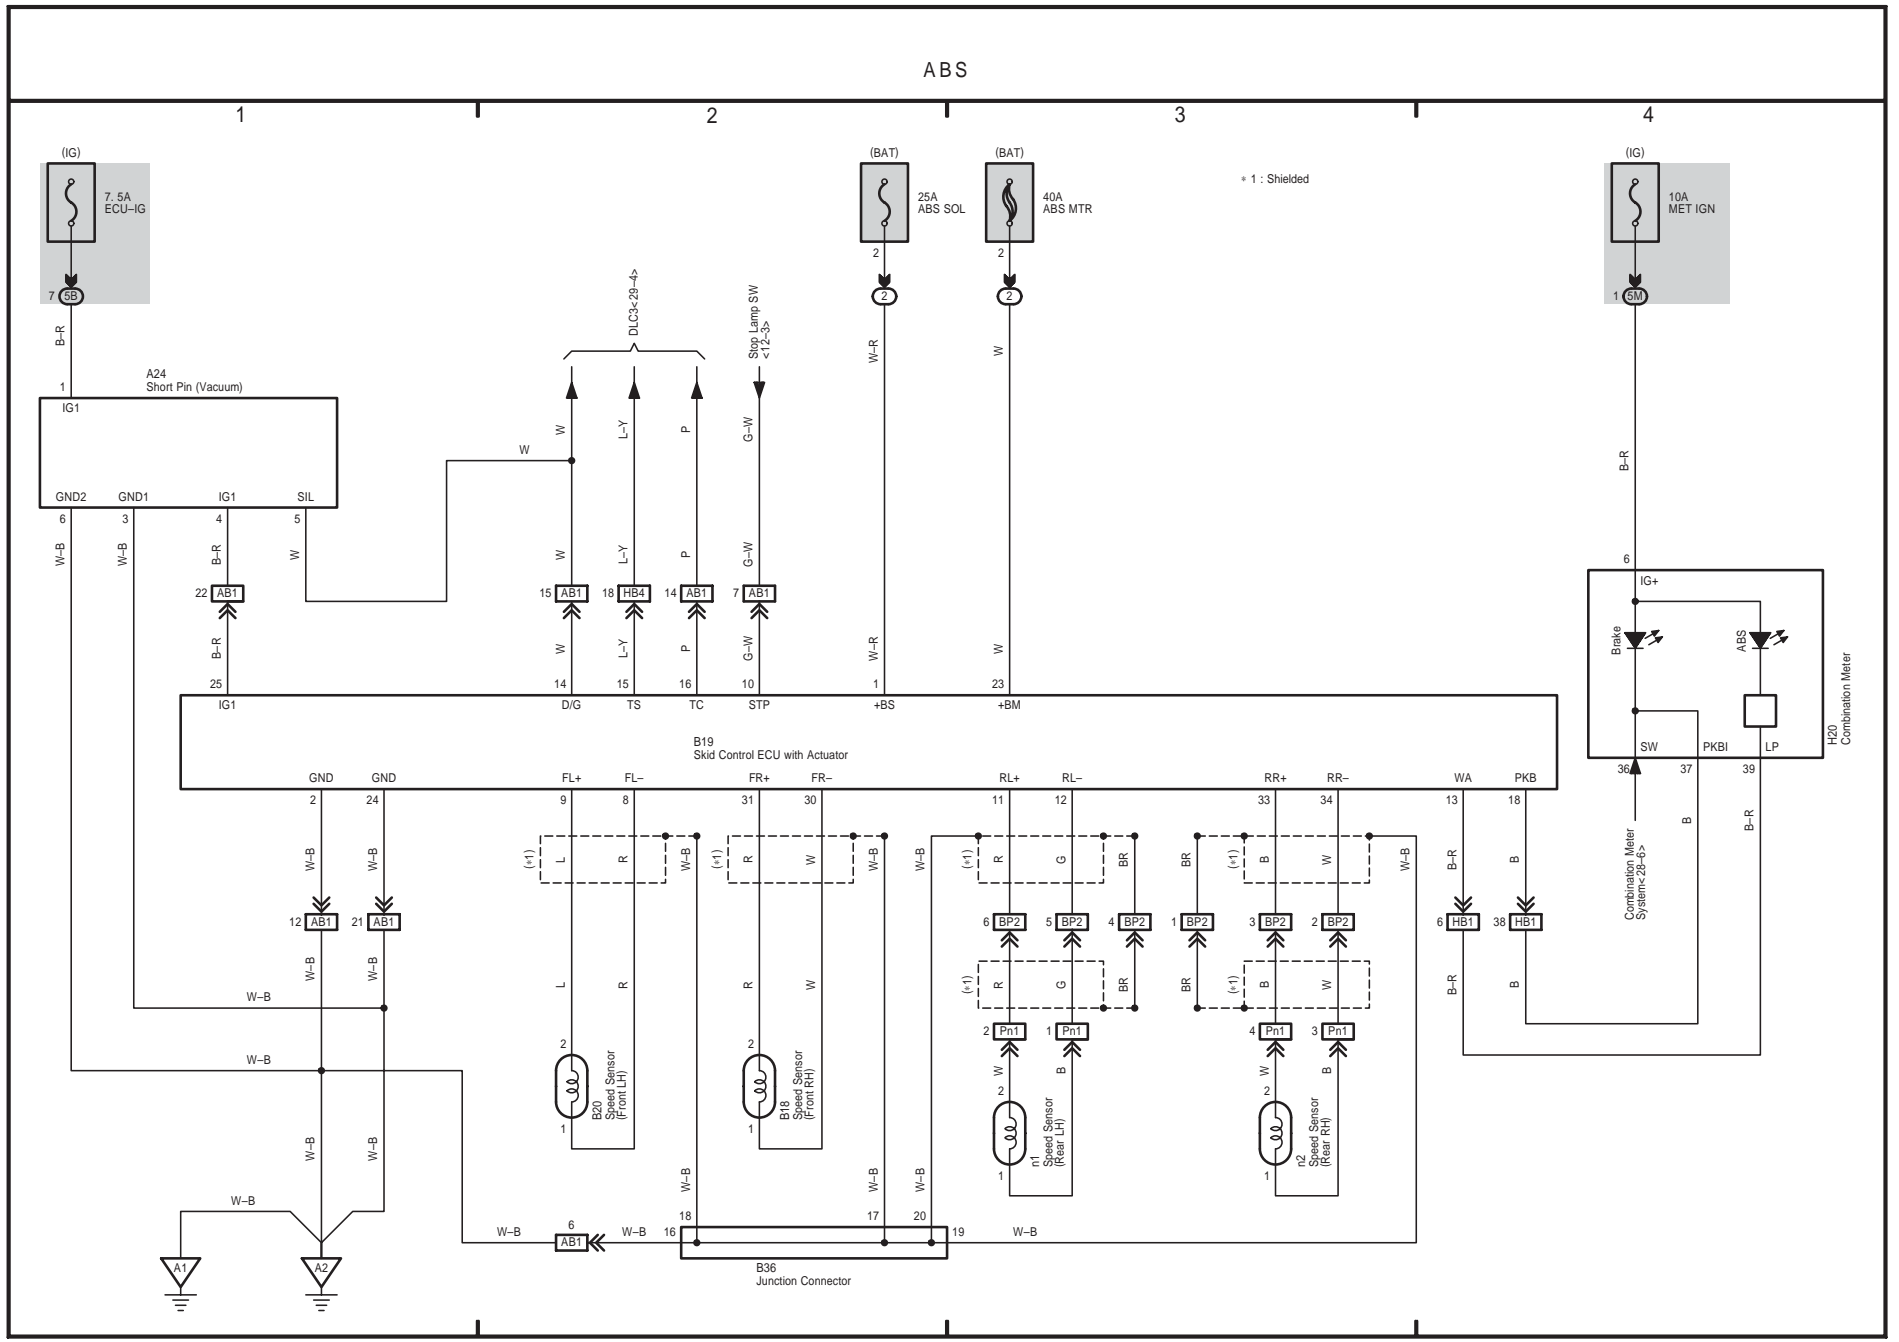

Interior Light

Interior Light

HIACE (EWD622E)

Door Lock Control (LHD)

Door Lock Control (LHD)

Wireless Door Lock Control (LHD)

5 6 7 8

\* 3 : w/ Wireless Door Lock Control