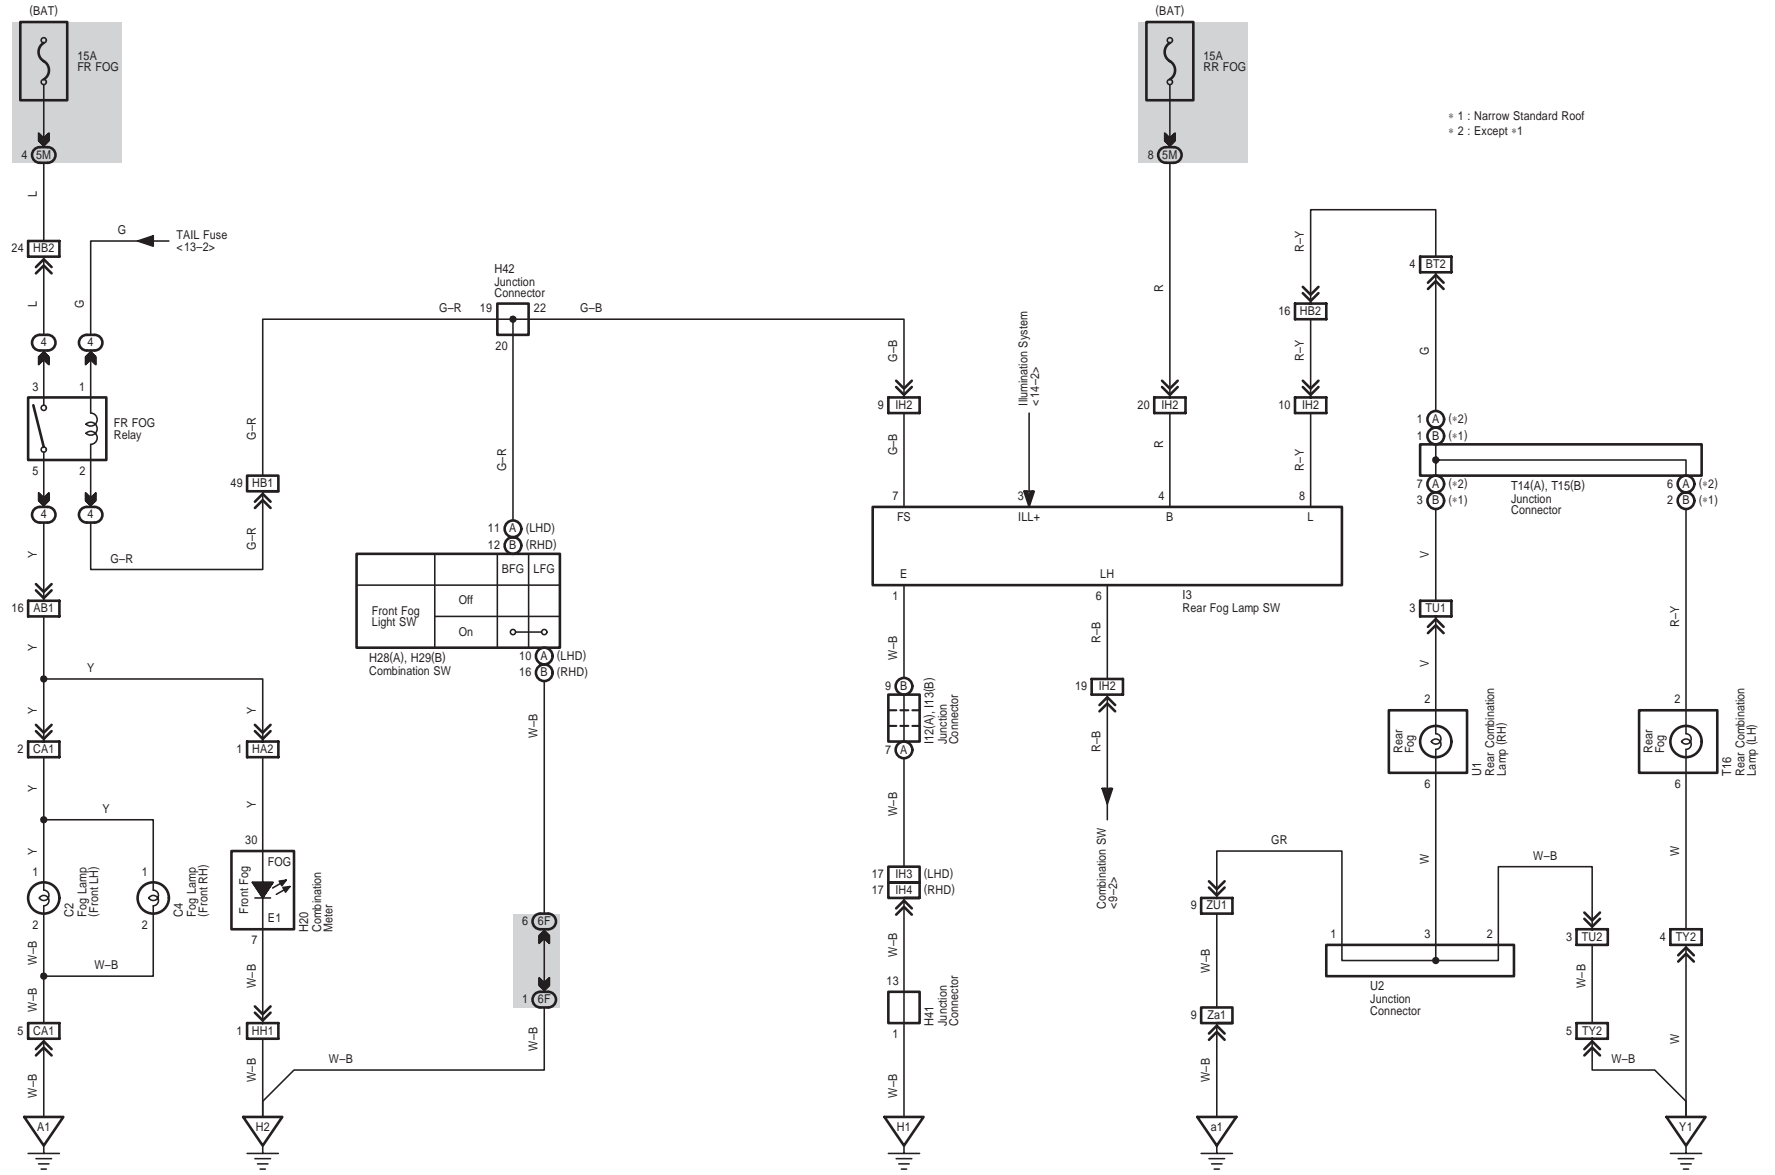

ECT and A/T Indicator (2KD-FTV)

9 HIACE

Automatic Light Control

Headlight

10 HIACE

Front Fog Light

Rear Fog Light

\* 1 : Narrow Standard Roof  
\* 2 : Except #1