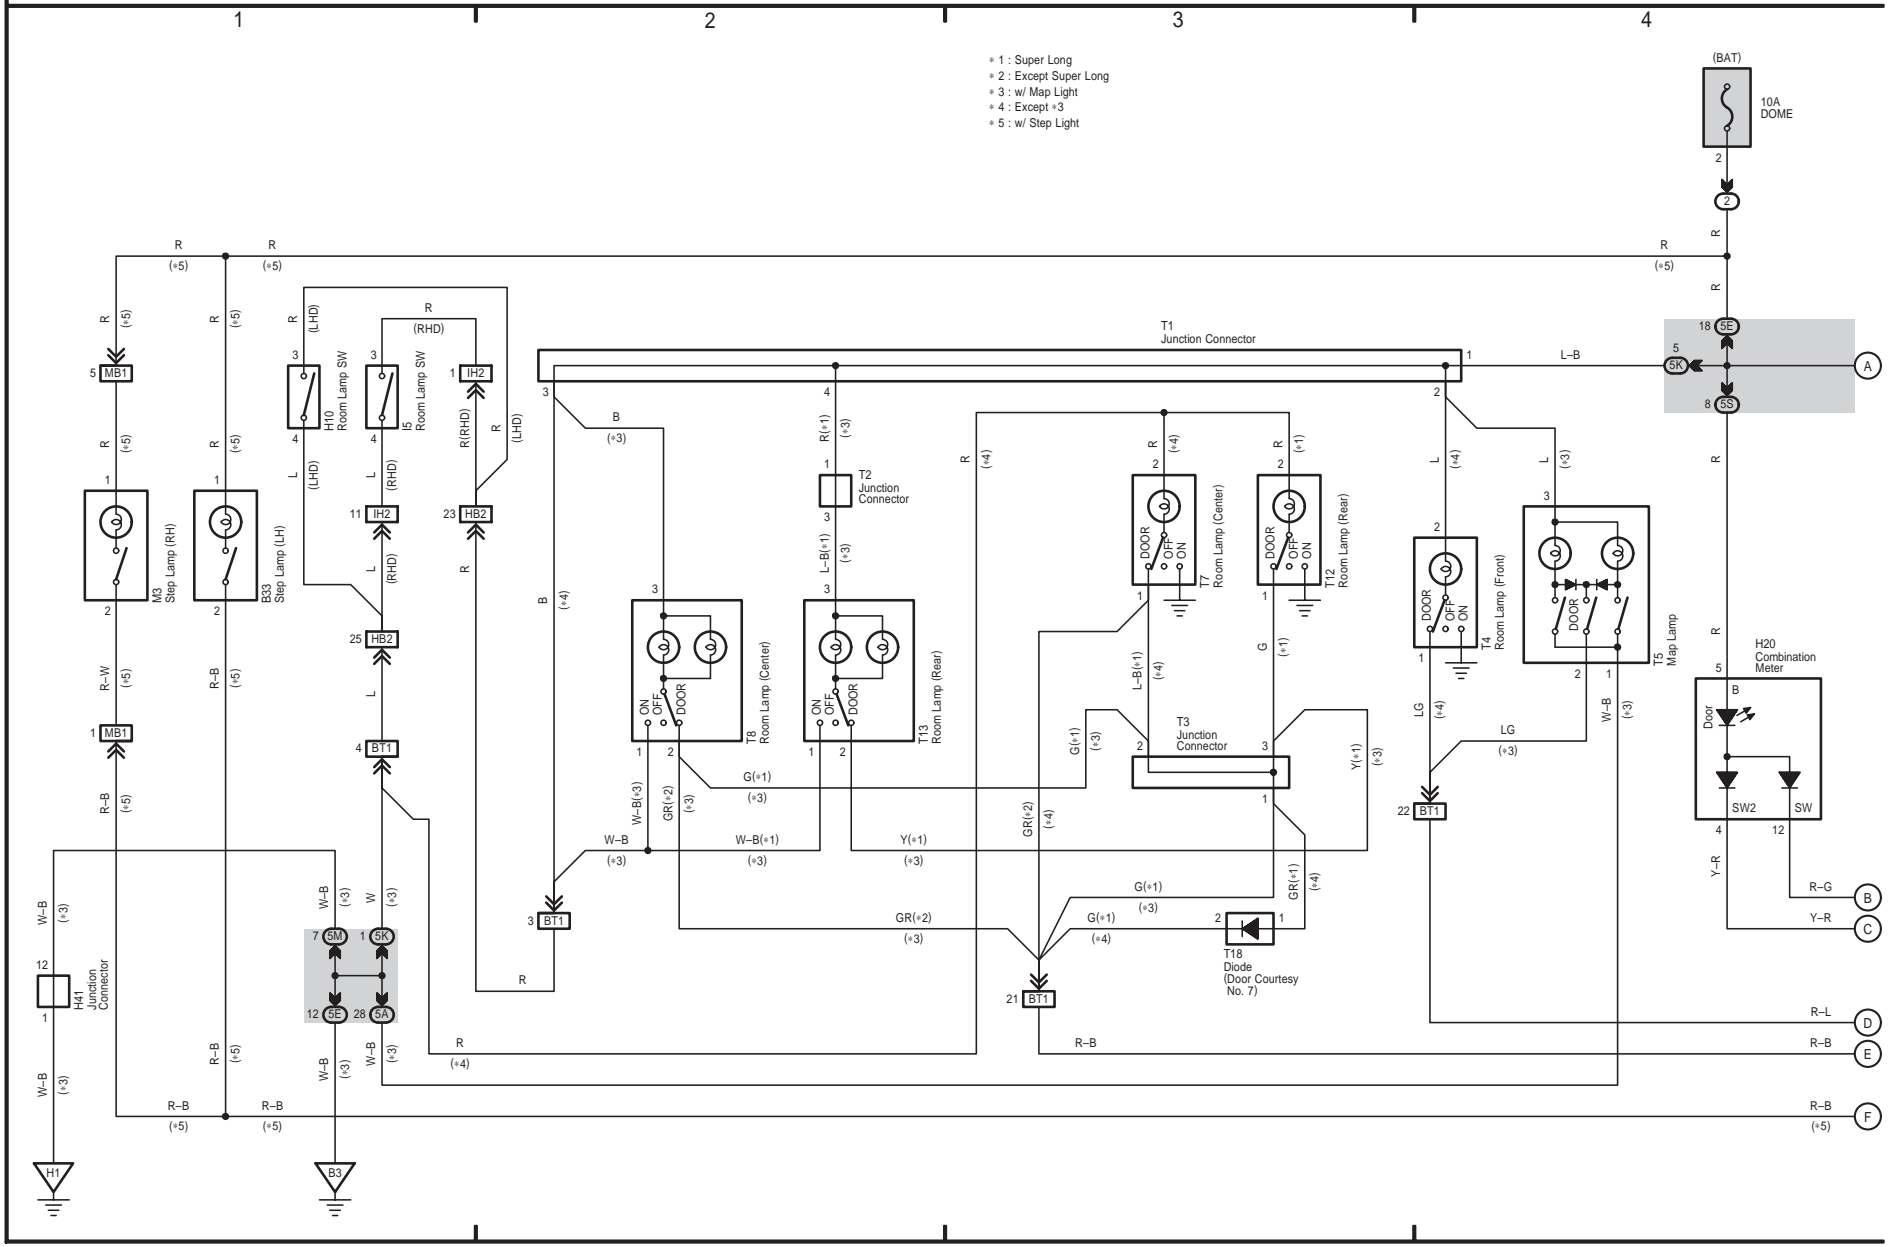

Interior Light

Interior Light

HIACE (EWD622E)

Door Lock Control (LHD)

Door Lock Control (LHD)

Wireless Door Lock Control (LHD)

5 6 7 8

\* 3 : w/ Wireless Door Lock Control