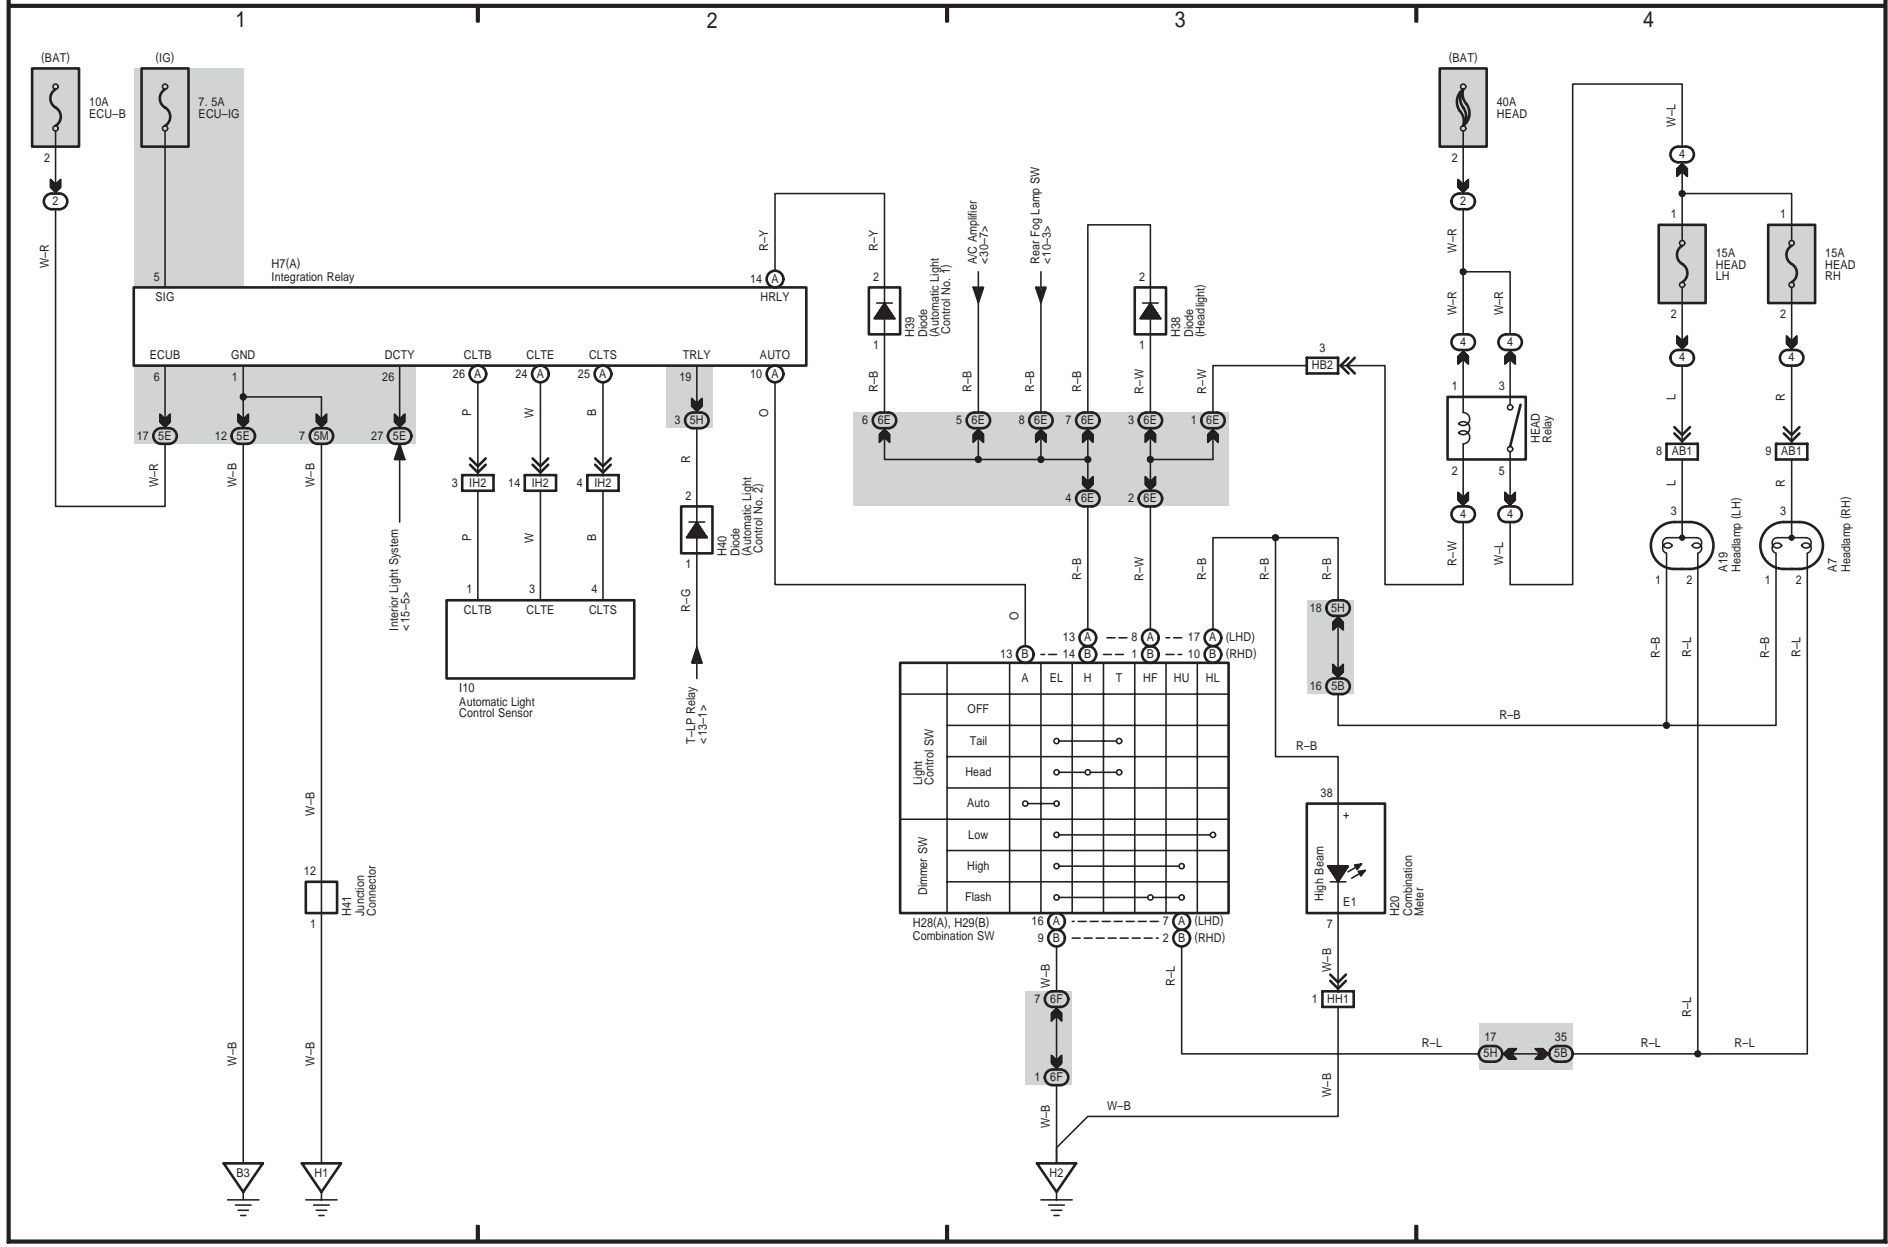

ECT and A/T Indicator (2KD-FTV)

9 HIACE

Automatic Light Control

Headlight

10 HIACE

Front Fog Light

Rear Fog Light

\* 1 : Narrow Standard Roof  
\* 2 : Except #1