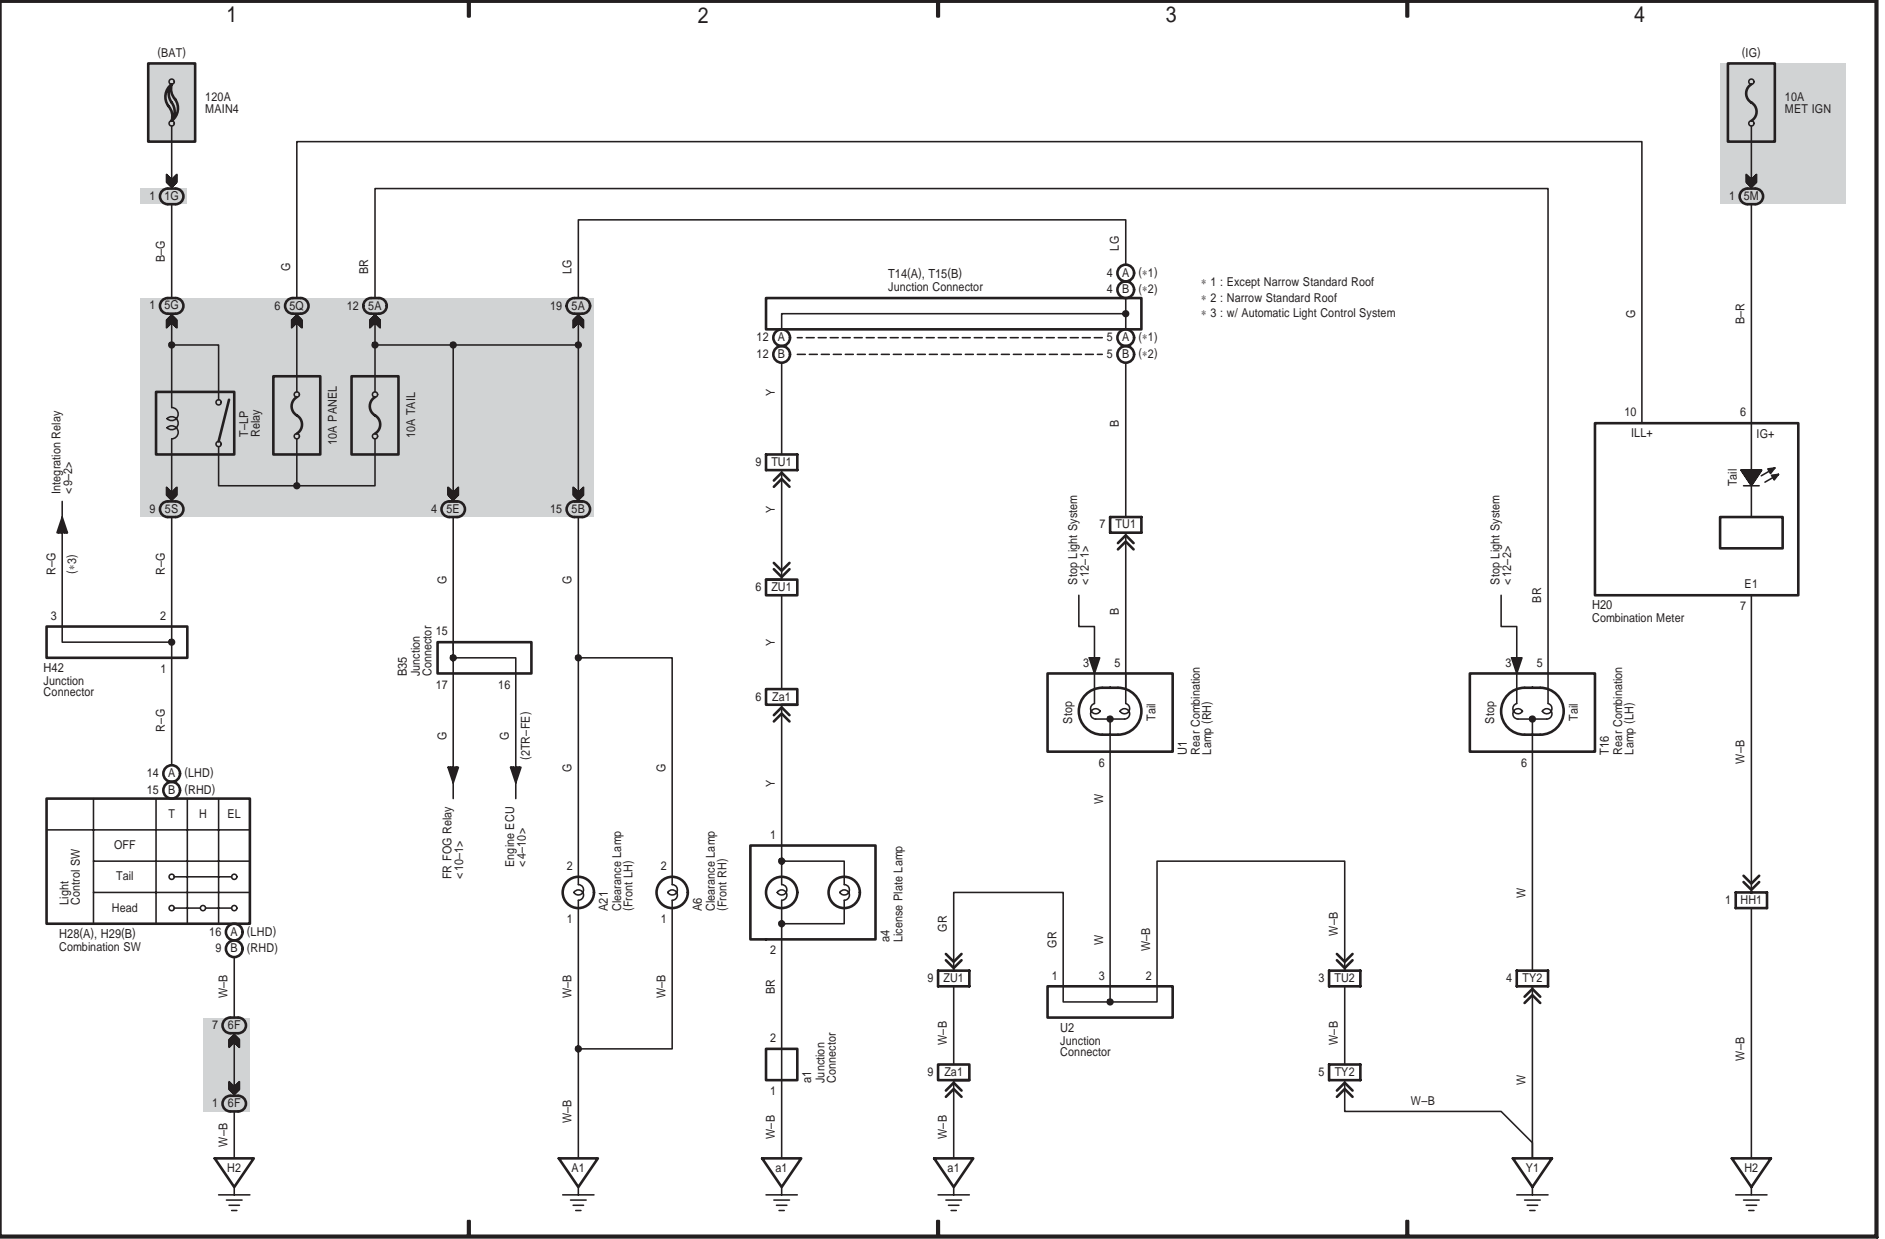

13 HIACE

Taillight