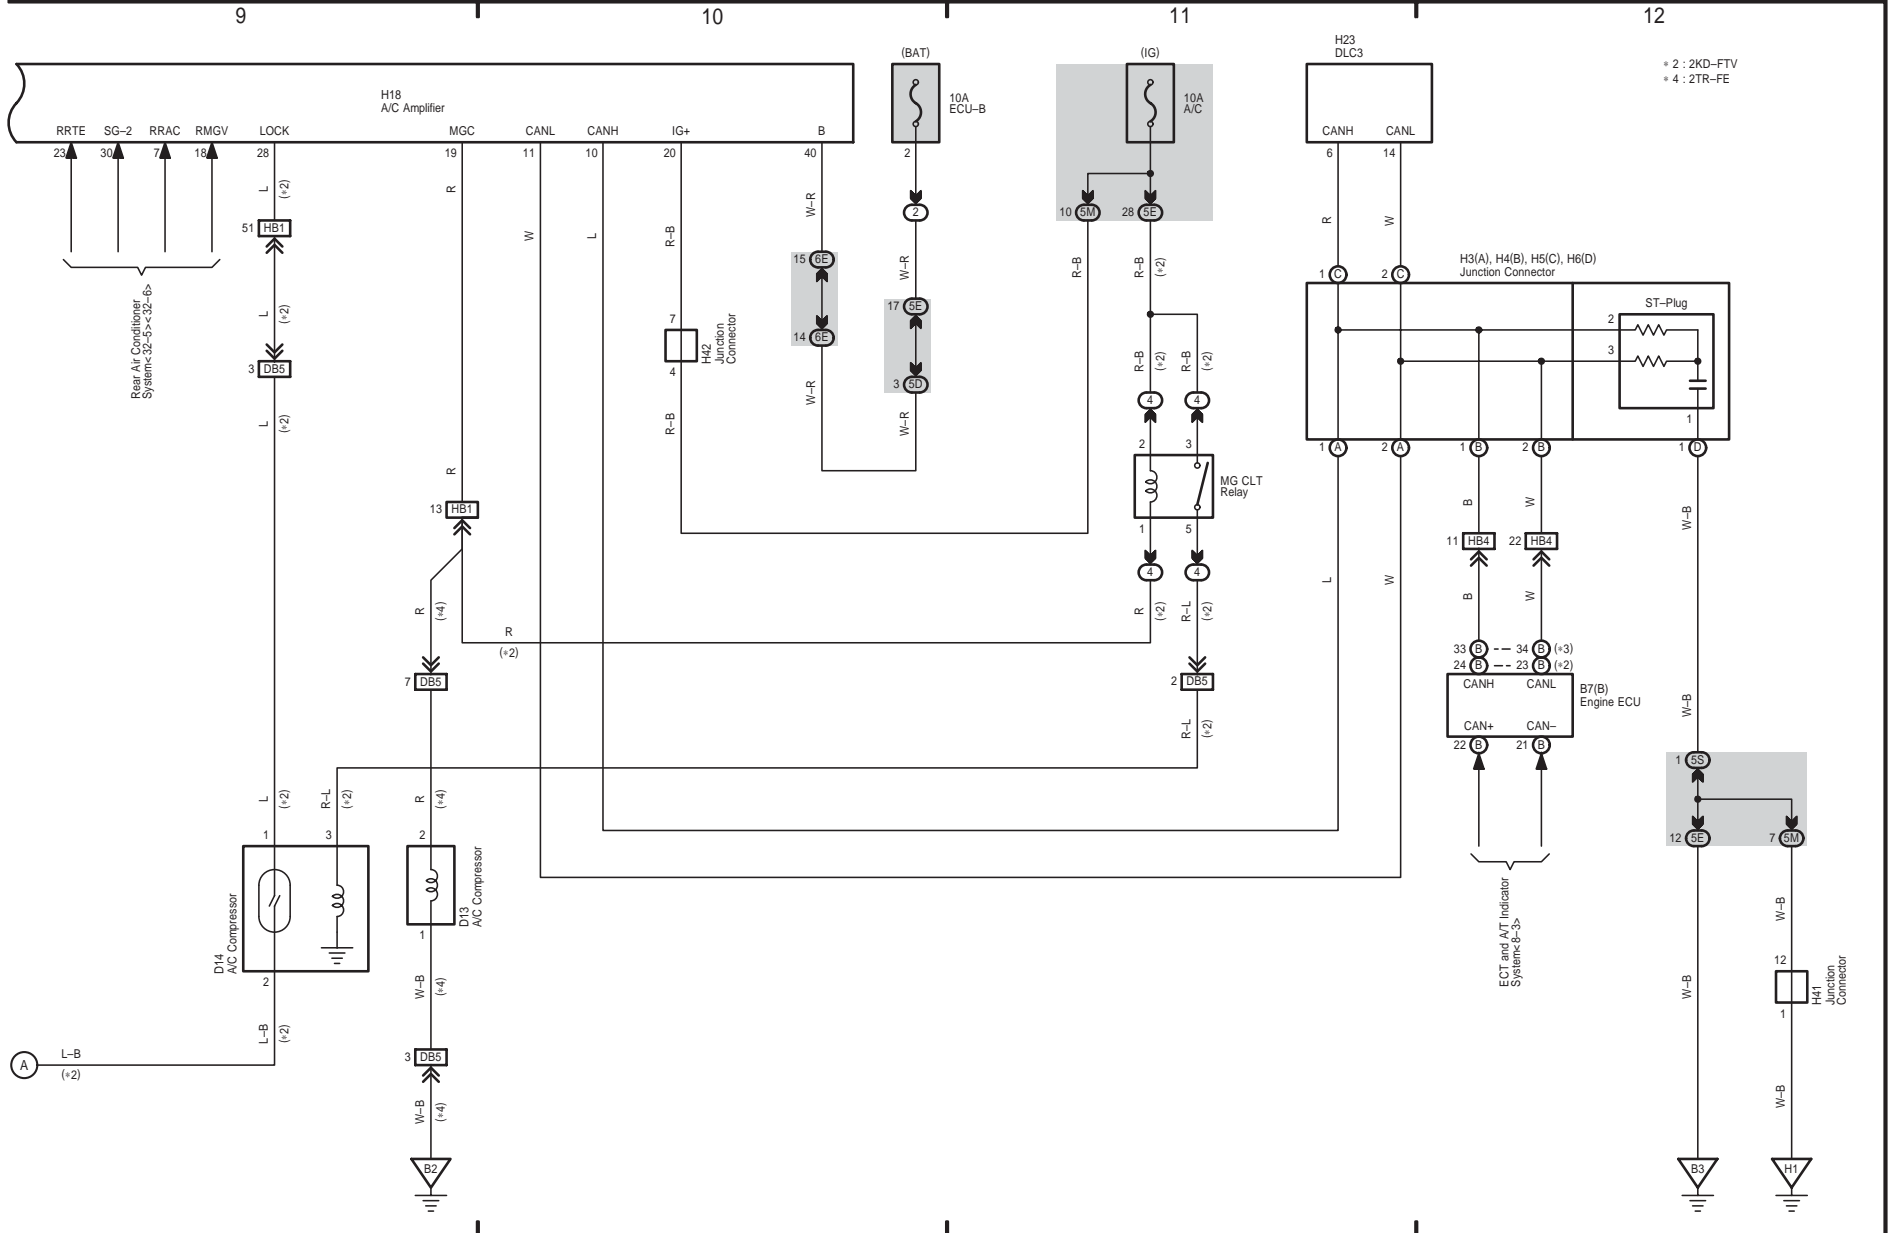

Front Air Conditioner (2TR-FE, 2KD-FTV) and PTC Heater (2KD-FTV)

Multiplex Communication System (CAN)

HIACE (EWVD622E)