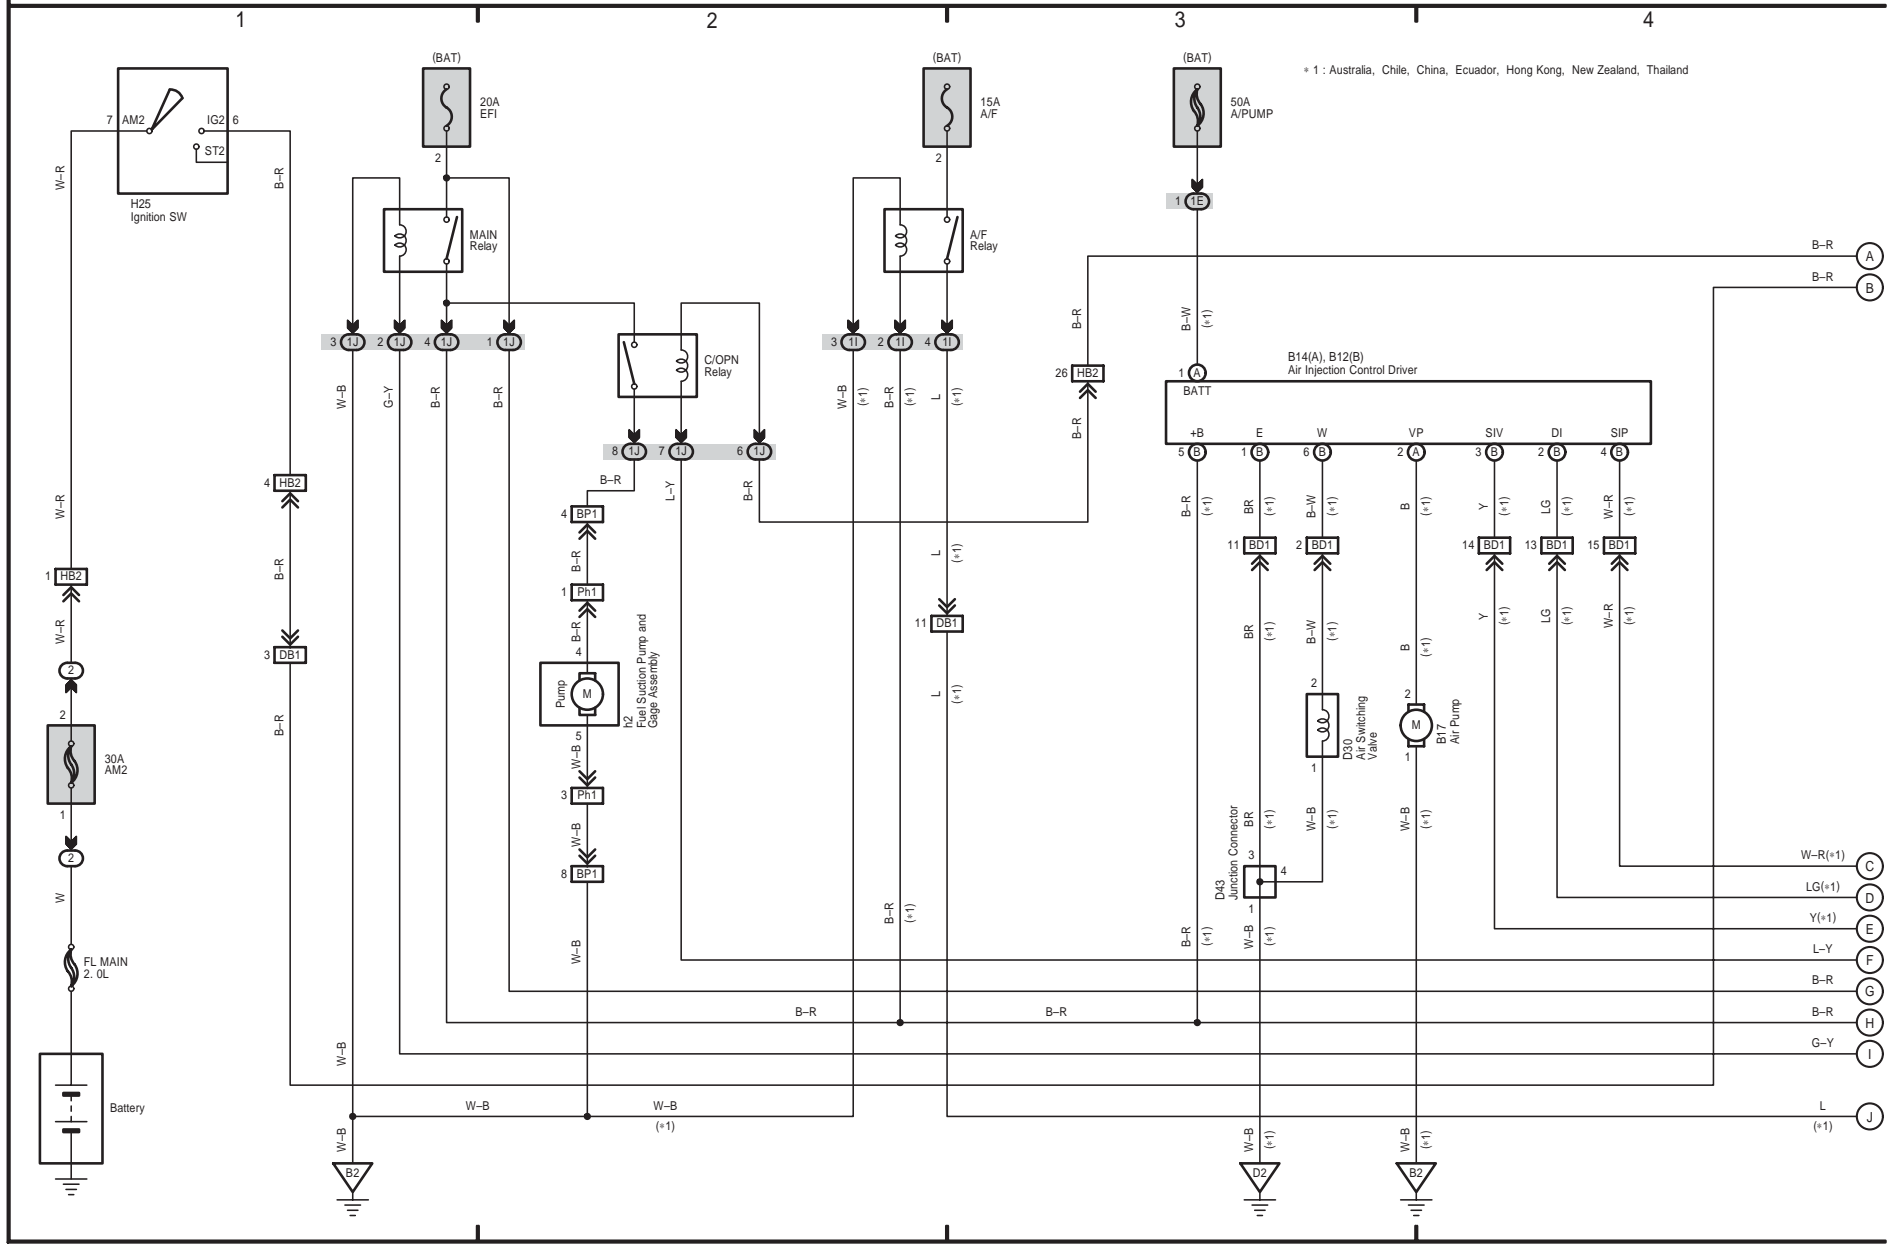

#### Ignition

HIACE (EWVD622E)

4 HIACE

(Cont. next page)

Engine Control (2TR-FE)

\* 1 : Australia, Chile, China, Ecuador, Hong Kong, New Zealand, Thailand

Engine Control (2TR-FE)

+ 1: Australia, Chile, China, Ecuador, Hong Kong, New Zealand, Thailand  
 + 2: Costa Rica, Egypt, El Salvador, G. C. C., Guatemala, Honduras, Malaysia, Nicaragua, Panama, Peru, Russia, South Africa, Ukraine, Vietnam  
 + 3: Except +1, Except +2  
 + 4: Shielded