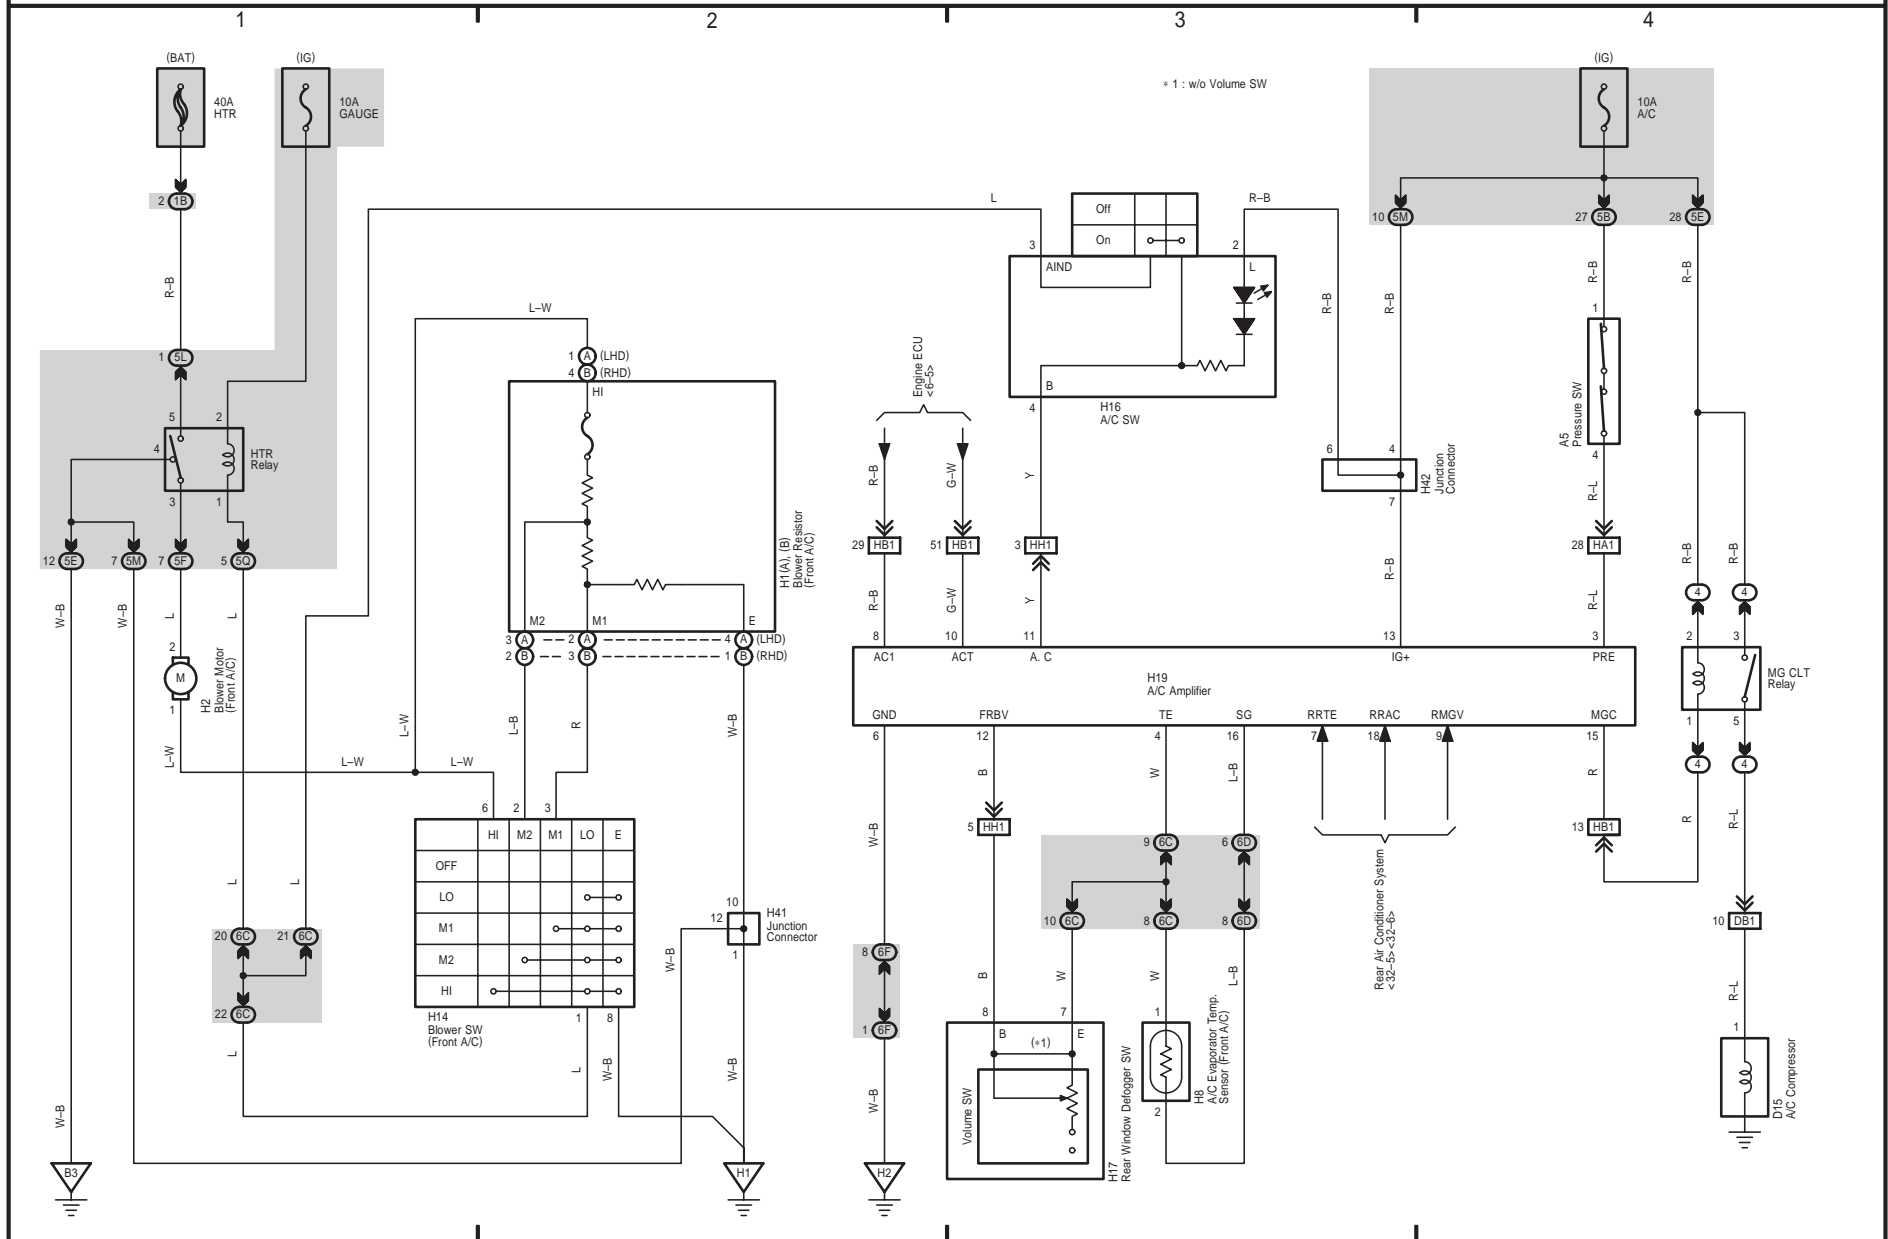

Front Air Conditioner (2TR-FE, 2KD-FTV) and PTC Heater (2KD-FTV)

Multiplex Communication System (CAN)

HIACE (EWVD622E)

31 HIACE

Front Air Conditioner (5L-E)

Rear Air Conditioner

Rear Air Conditioner

\* 1 : 2TR-FE, 2KD-FTV  
 \* 2 : 5L-E