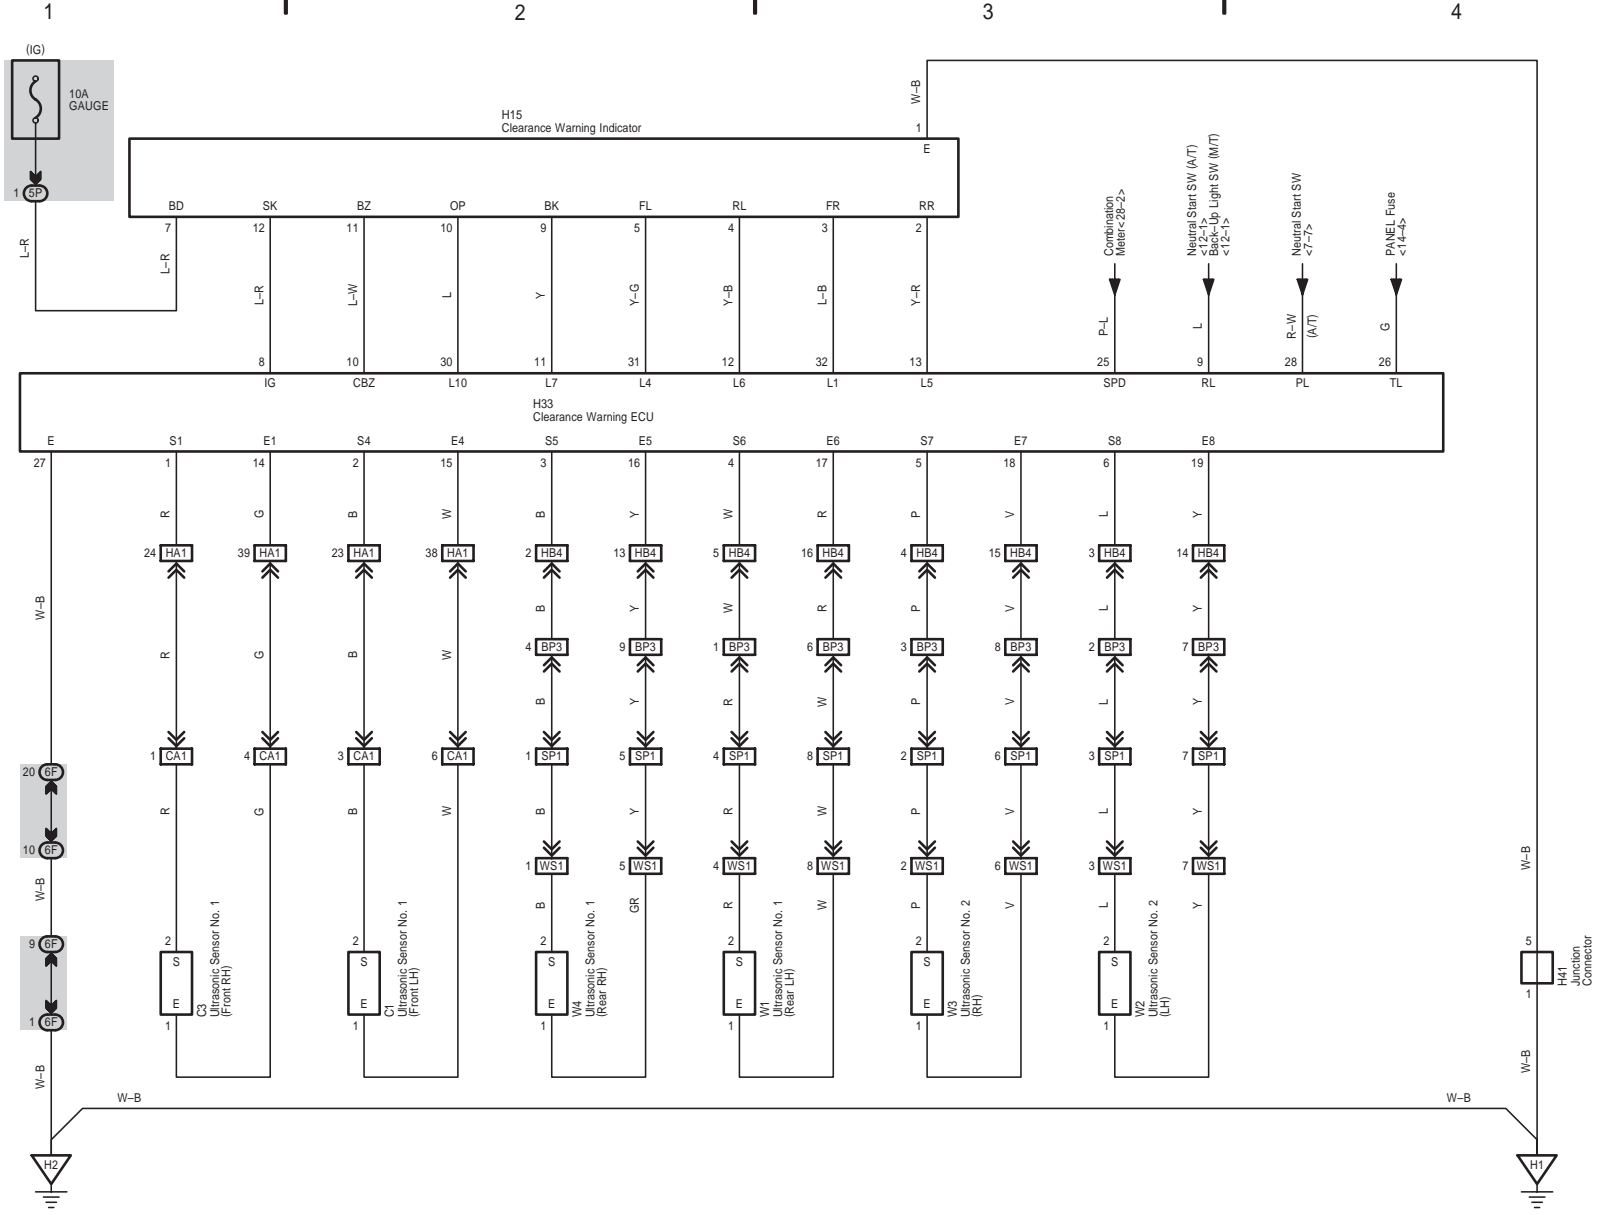

24 HIACE

\* 1 : w/ INT Time SW

Key Reminder and Light Reminder

Seat Belt Warning

Headlight Beam Level Control

26 HIACE

TOYOTA Parking Assist (Clearance Sonar)

Combination Meter and Clock