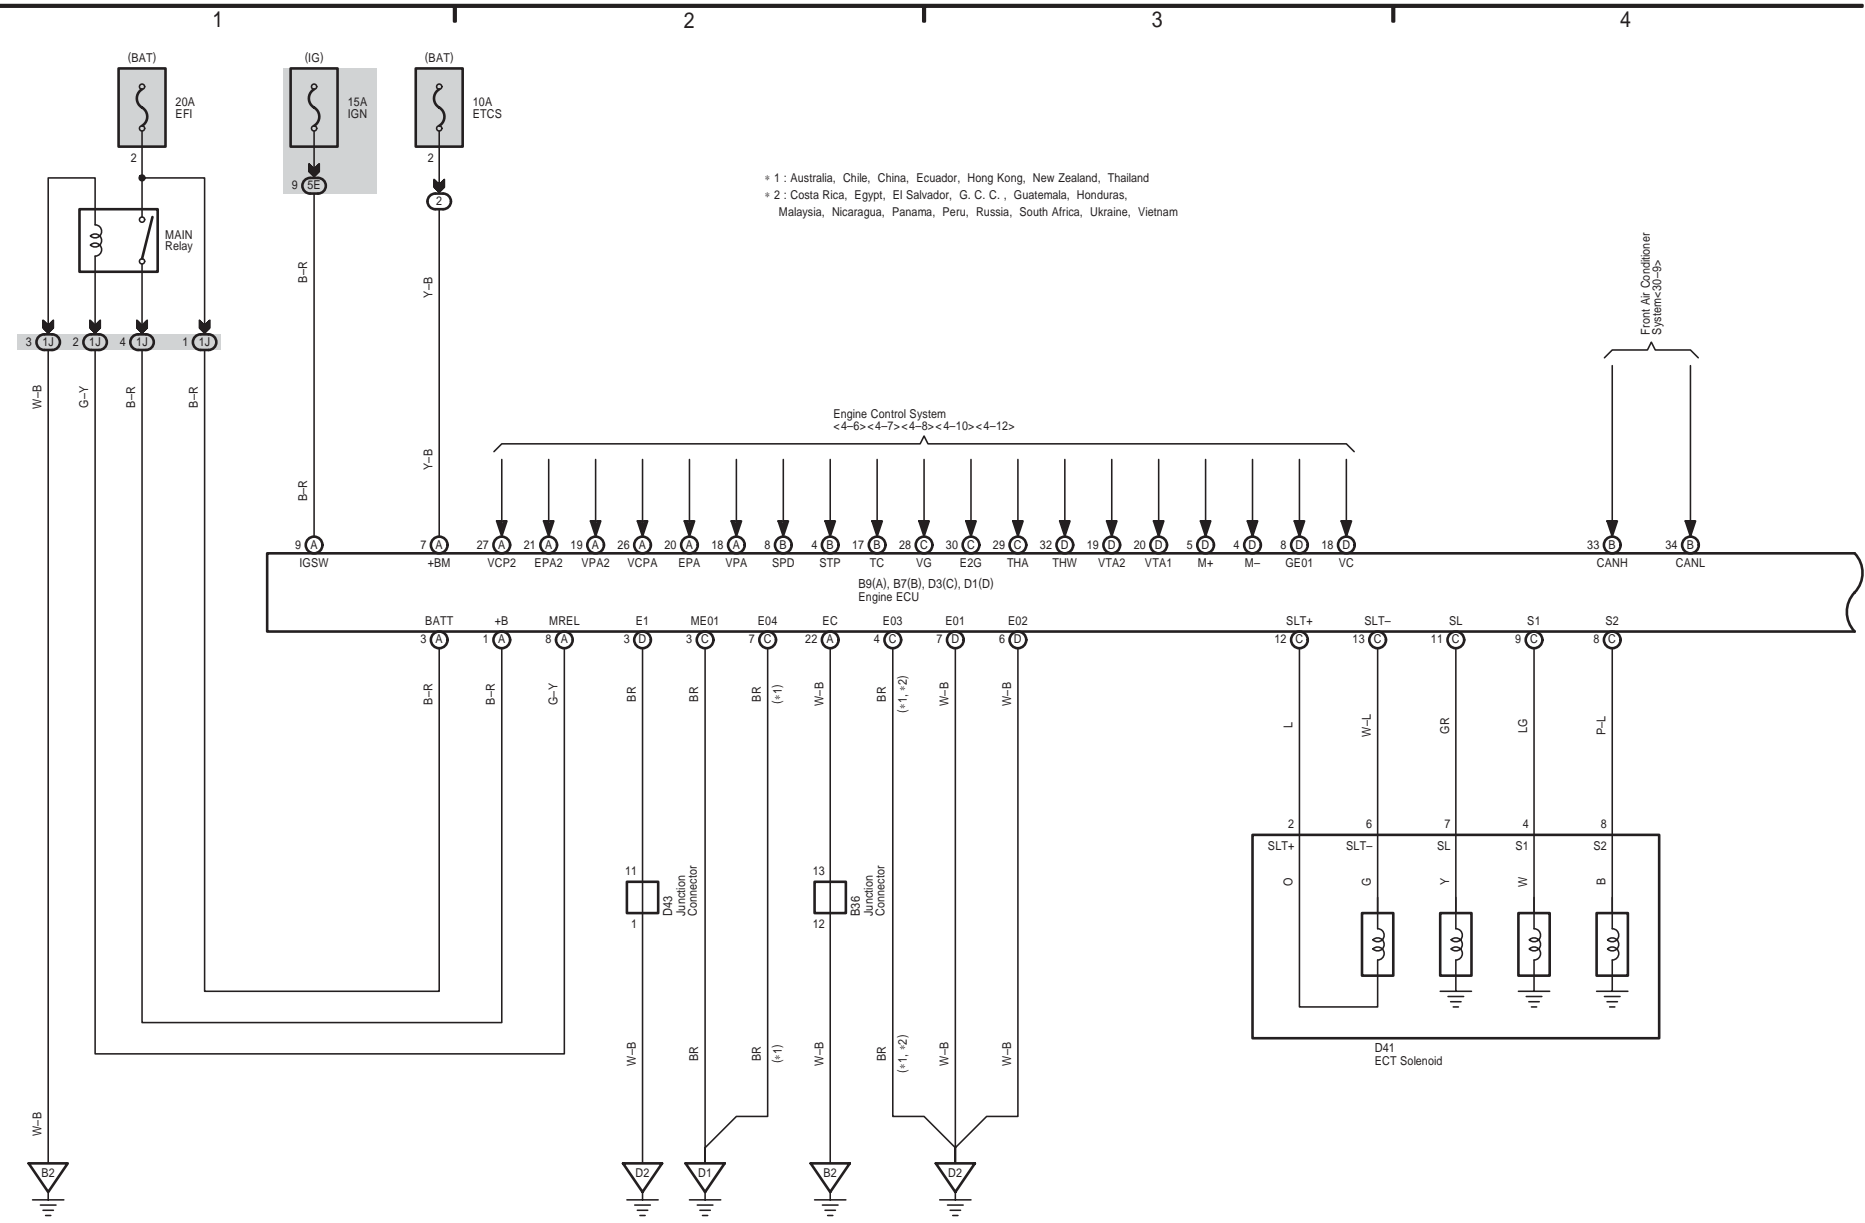

ECT and A/T Indicator (2TR-FE)