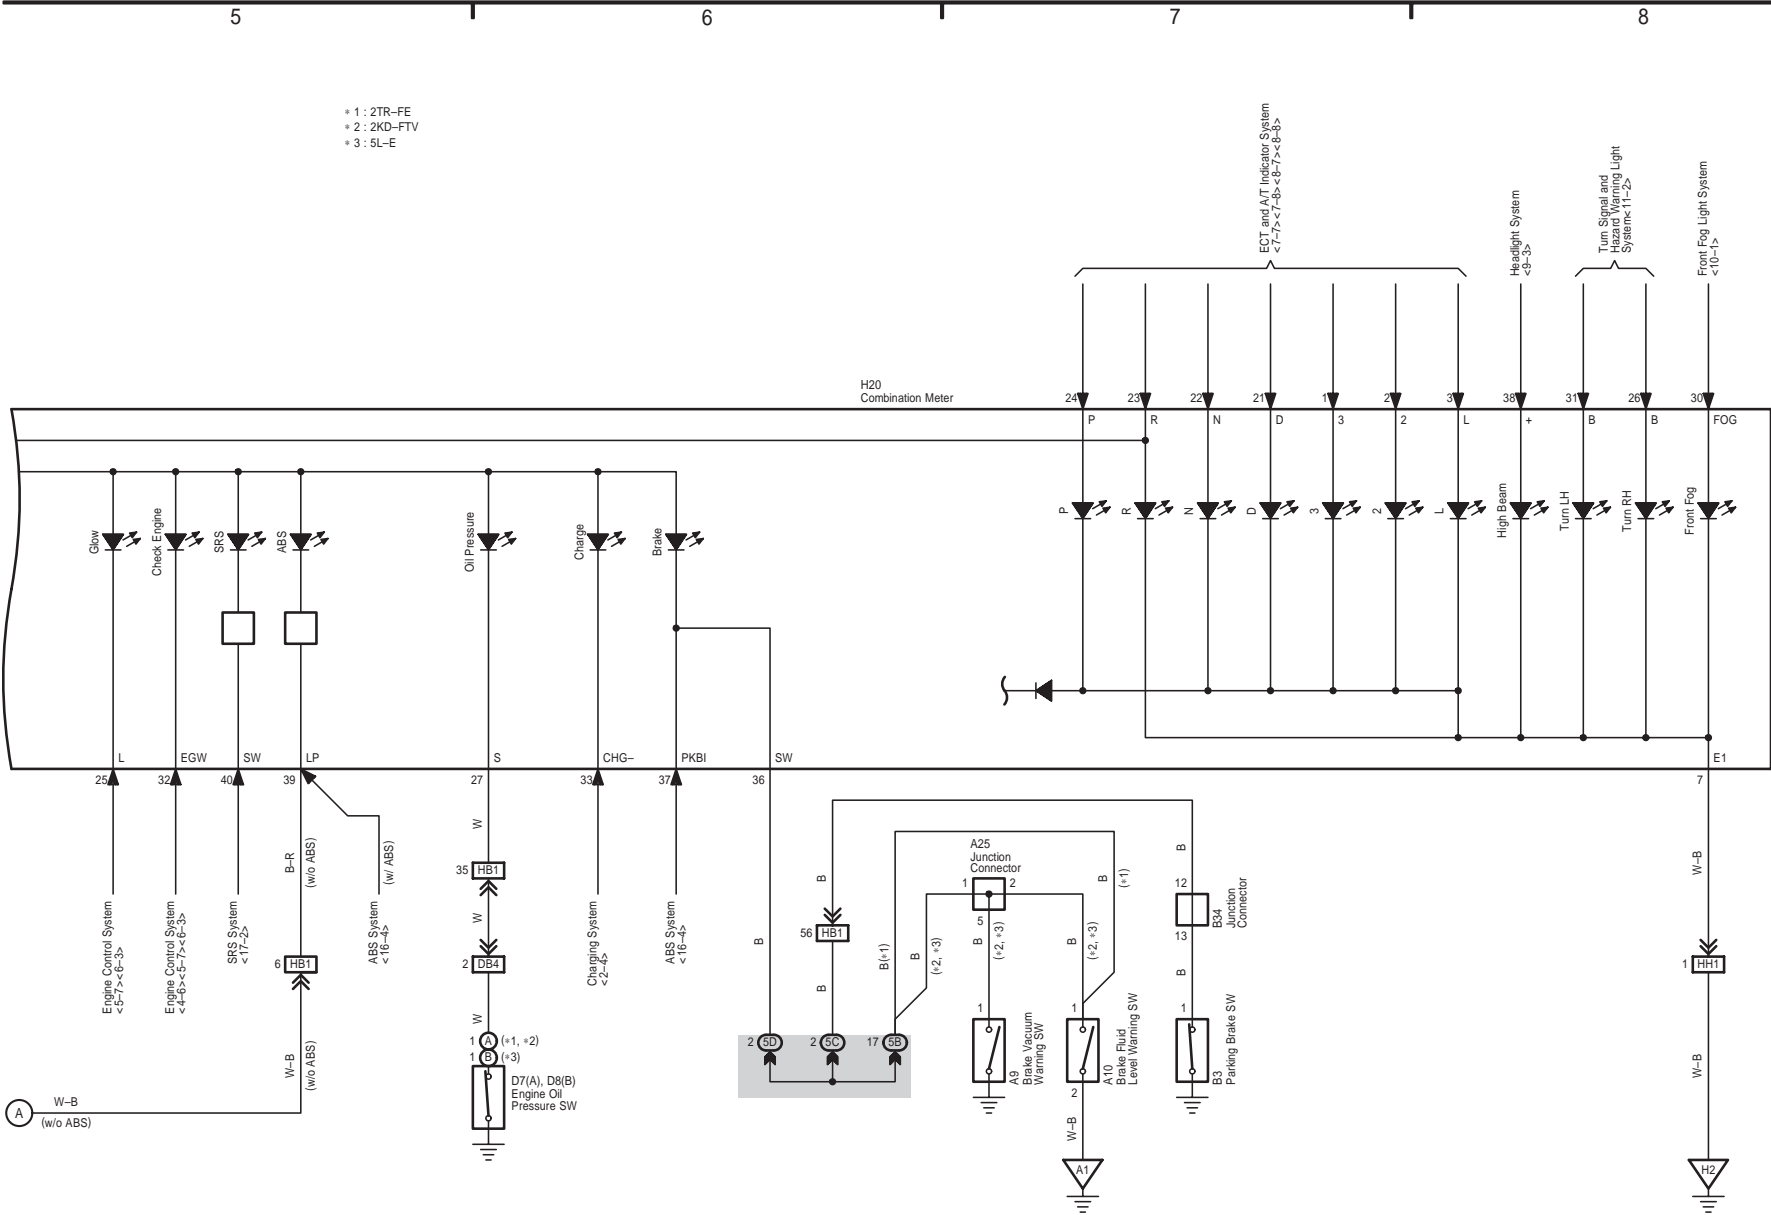

Combination Meter and Clock

- 1 : 2TR-FE
- 2 : 2KD-FTV
- 3 : 5L-E

HIACE (EWVD622E)