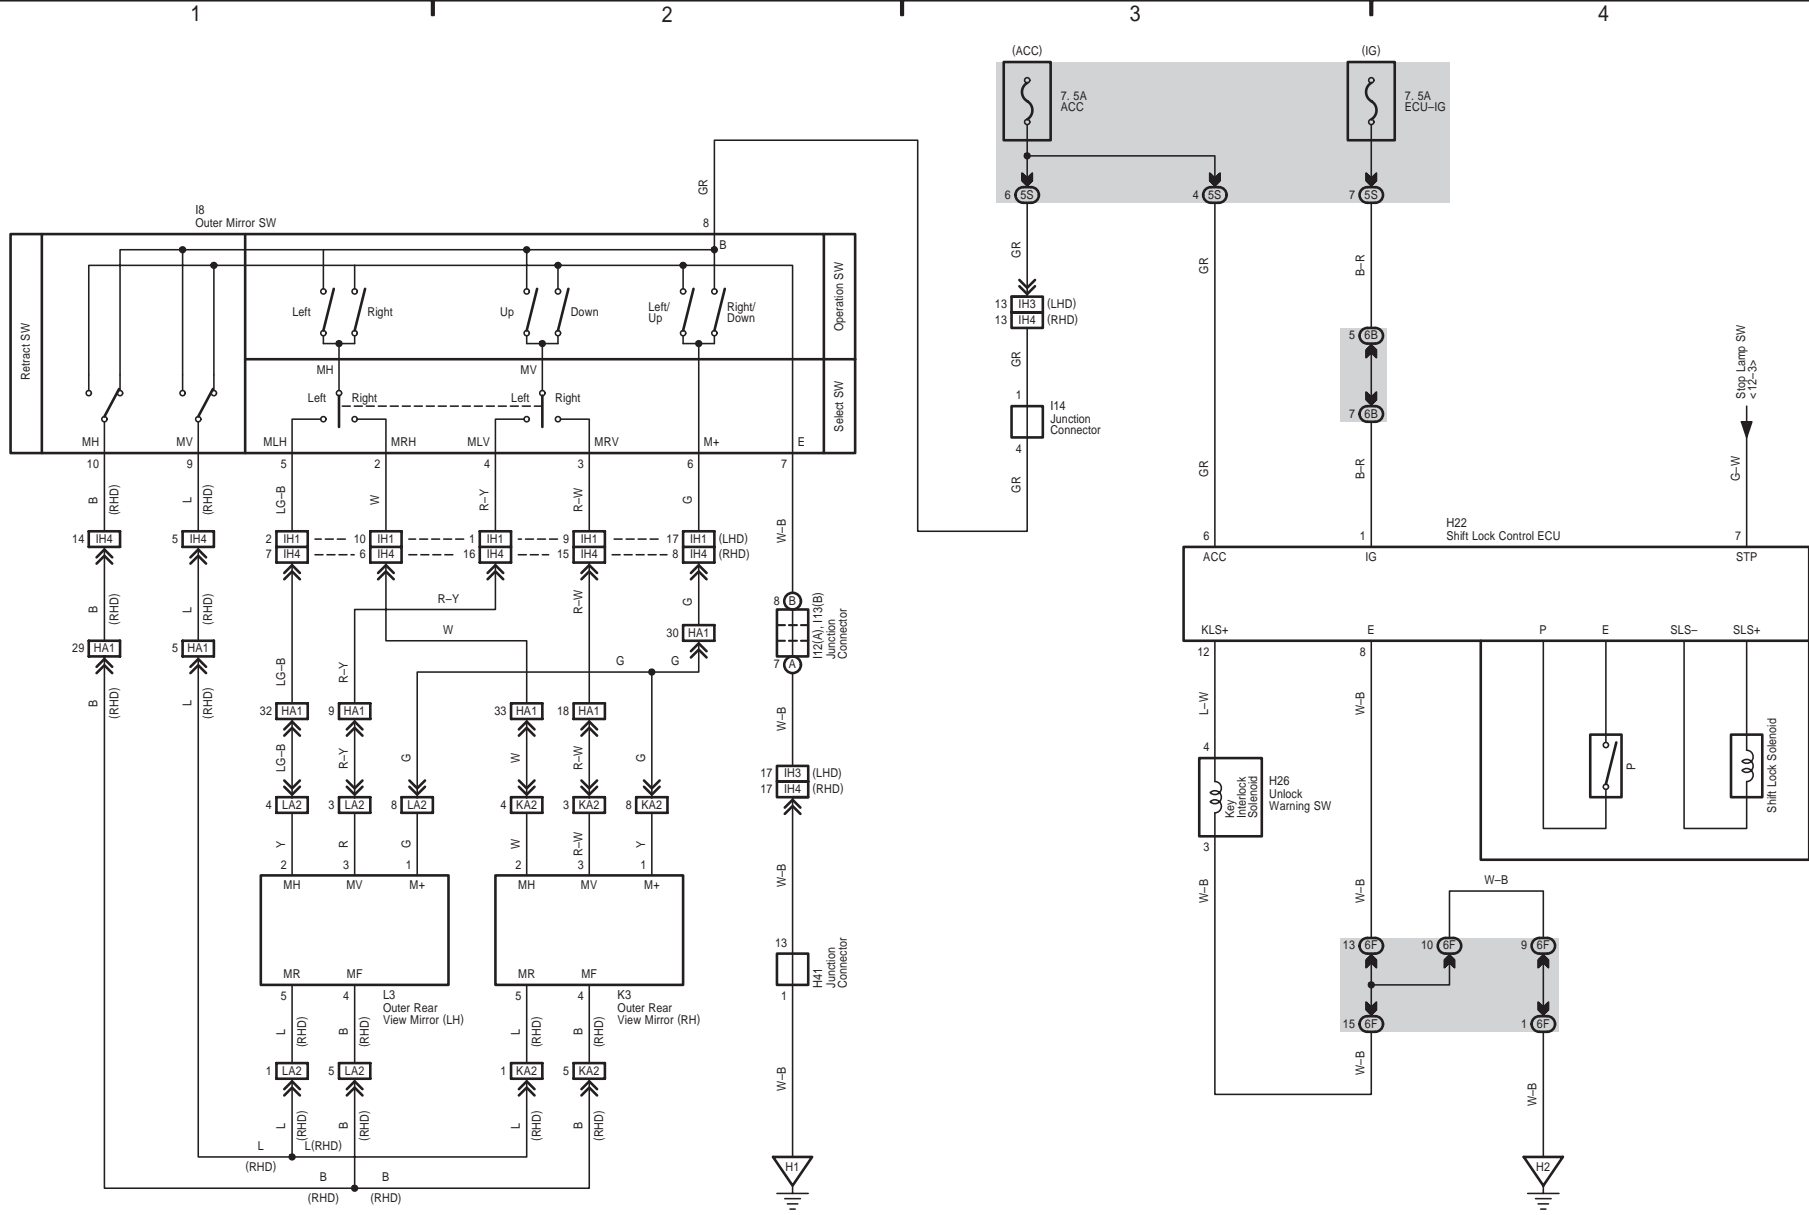

HIACE (EWVD622E)

Door Lock Control (RHD)

HIACE (EWD622E)

20 HIACE

Remote Control Mirror

Shift Lock

Power Window (RHD)

HIACE (EWD622E)

24 HIACE

\* 1 : w/ INT Time SW

Key Reminder and Light Reminder

Seat Belt Warning

Headlight Beam Level Control

26 HIACE

TOYOTA Parking Assist (Clearance Sonar)

Combination Meter and Clock