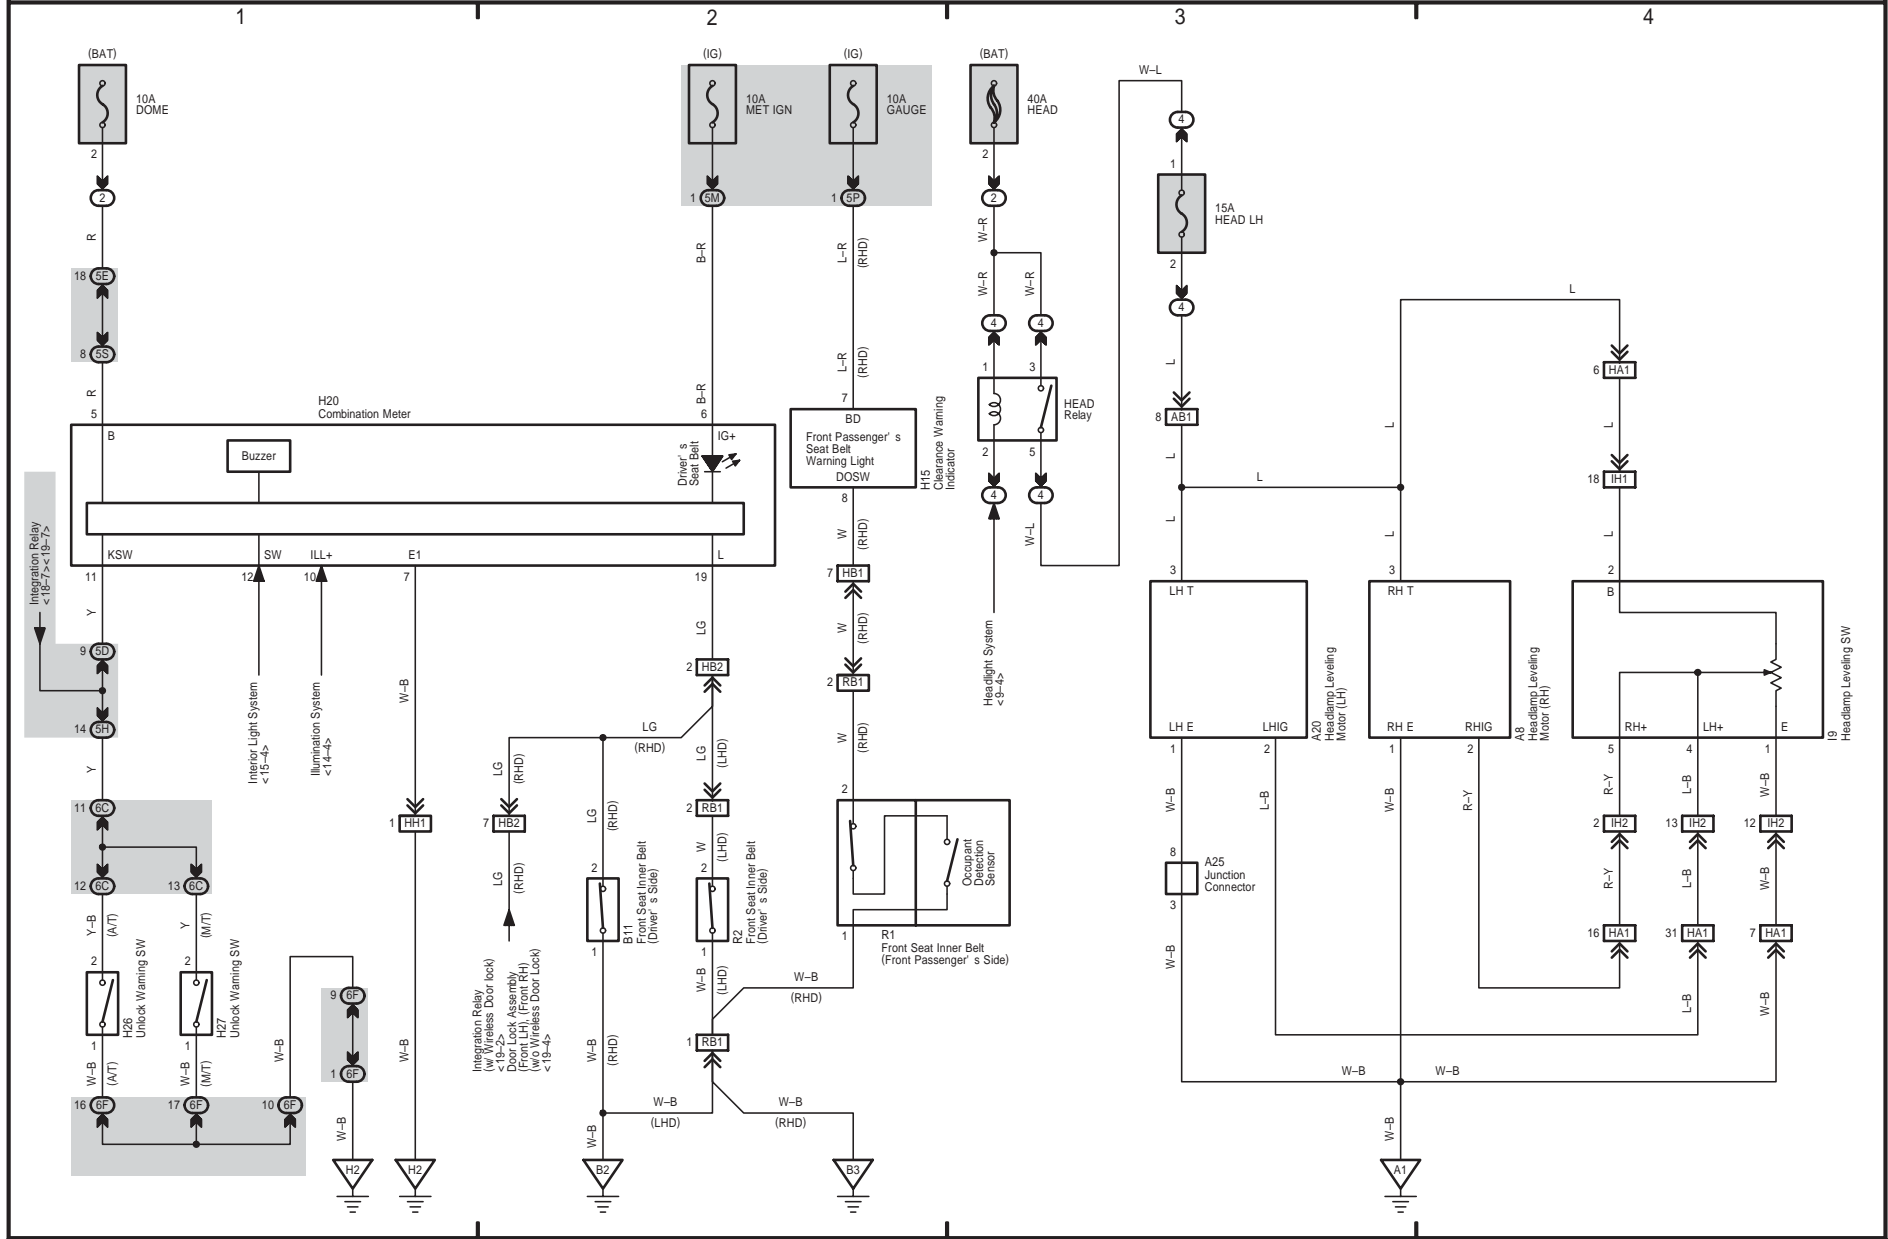

24 HIACE

\* 1 : w/ INT Time SW

Key Reminder and Light Reminder

Seat Belt Warning

Headlight Beam Level Control

26 HIACE

TOYOTA Parking Assist (Clearance Sonar)

Combination Meter and Clock