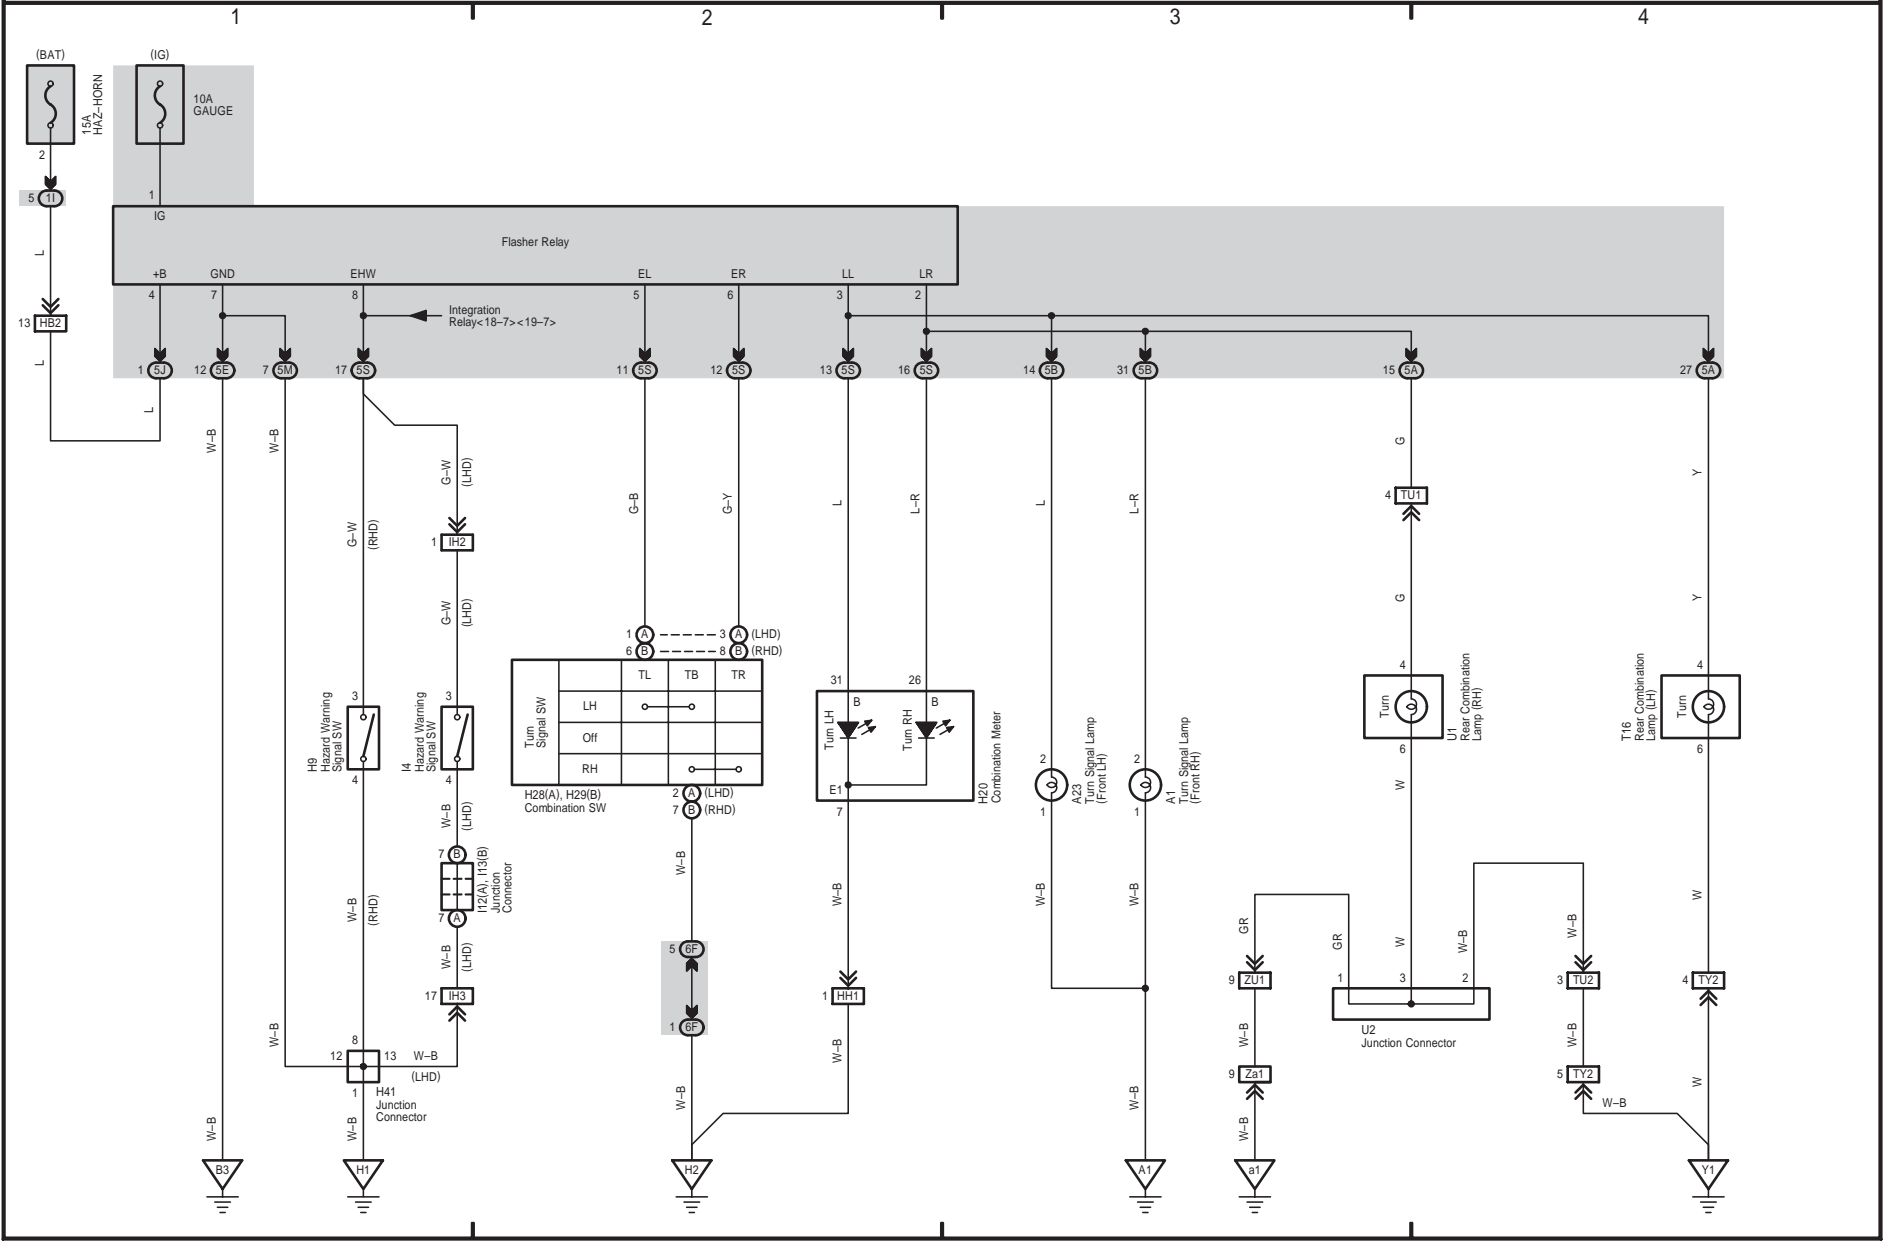

11 HIACE

Turn Signal and Hazard Warning Light