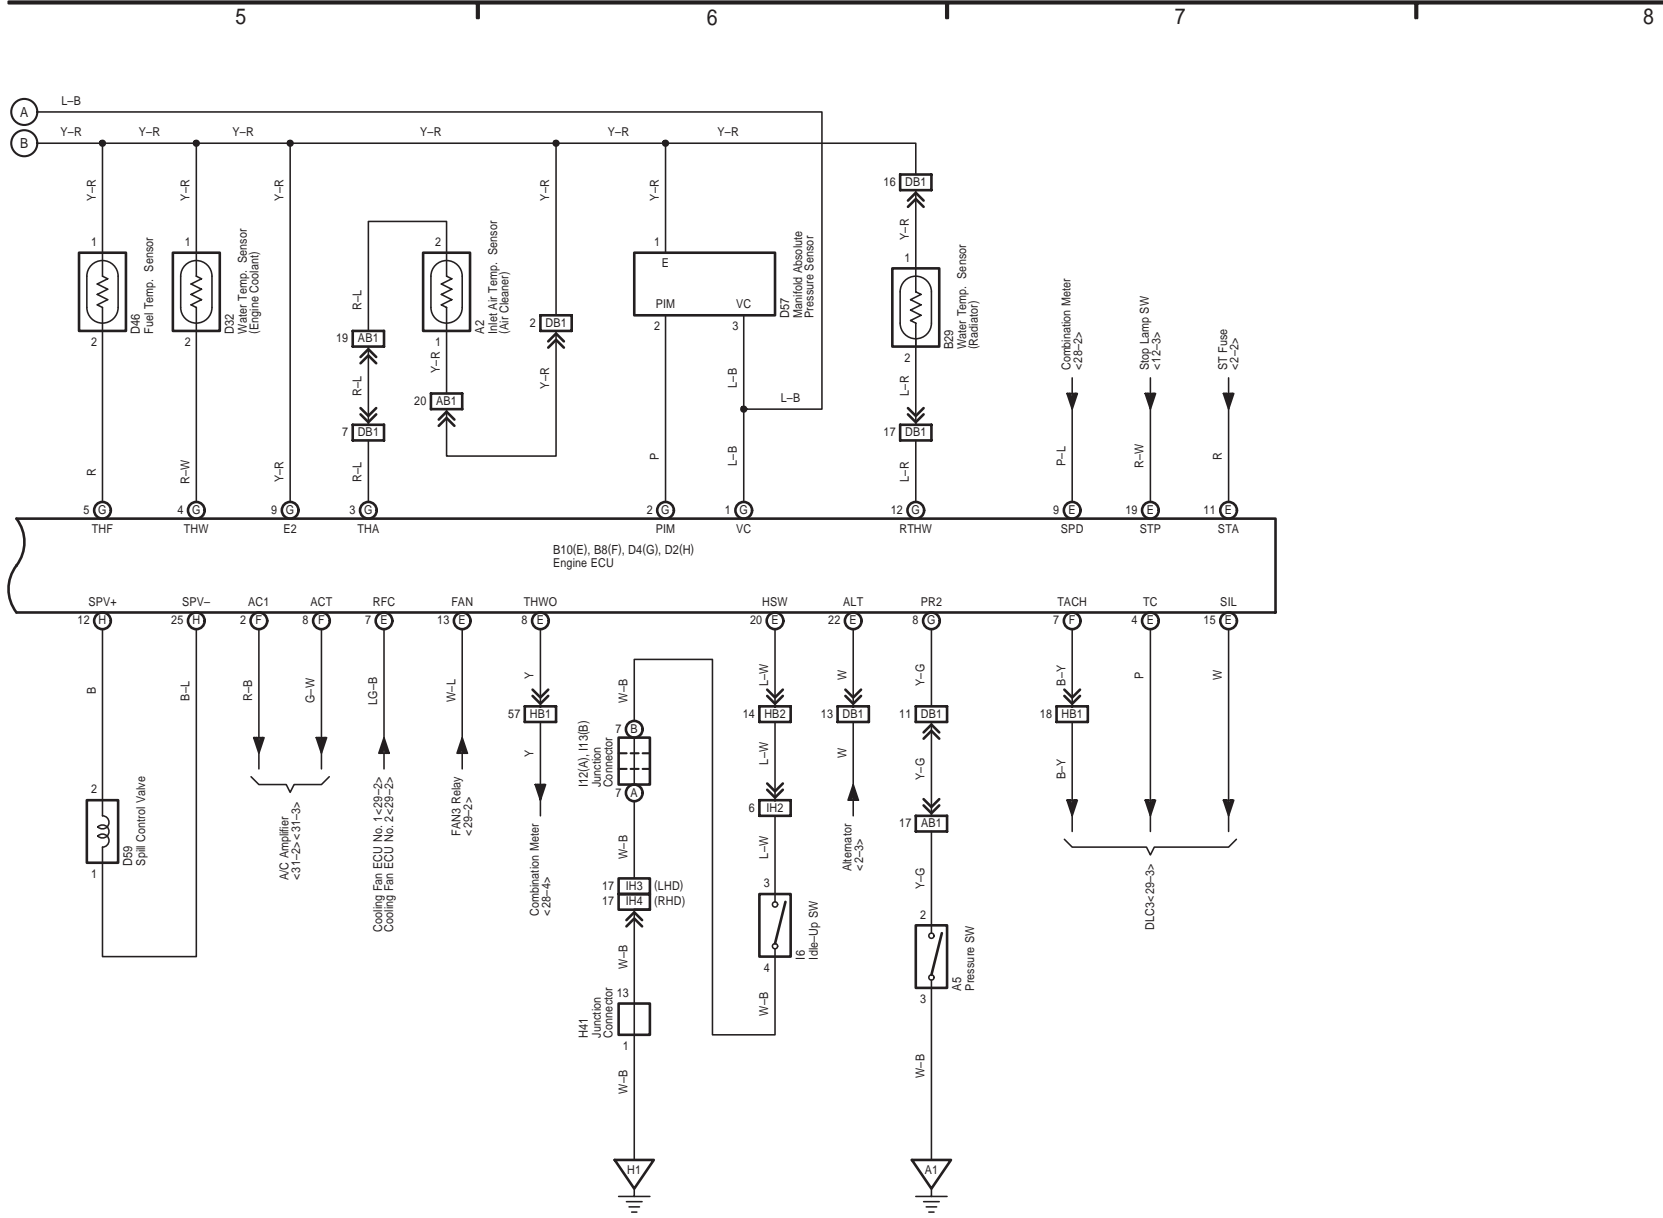

Engine Control (2KD-FTV)

Engine Control (5L-E)

6 HIACE (Cont' d)

Engine Control (5L-E)

HIACE (EWD622E)

ECT and A/T Indicator (2TR-FE)

\* 1 : Australia, Chile, China, Ecuador, Hong Kong, New Zealand, Thailand  
 \* 2 : Costa Rica, Egypt, El Salvador, G. C. C., Guatemala, Honduras, Malaysia, Nicaragua, Panama, Peru, Russia, South Africa, Ukraine, Vietnam