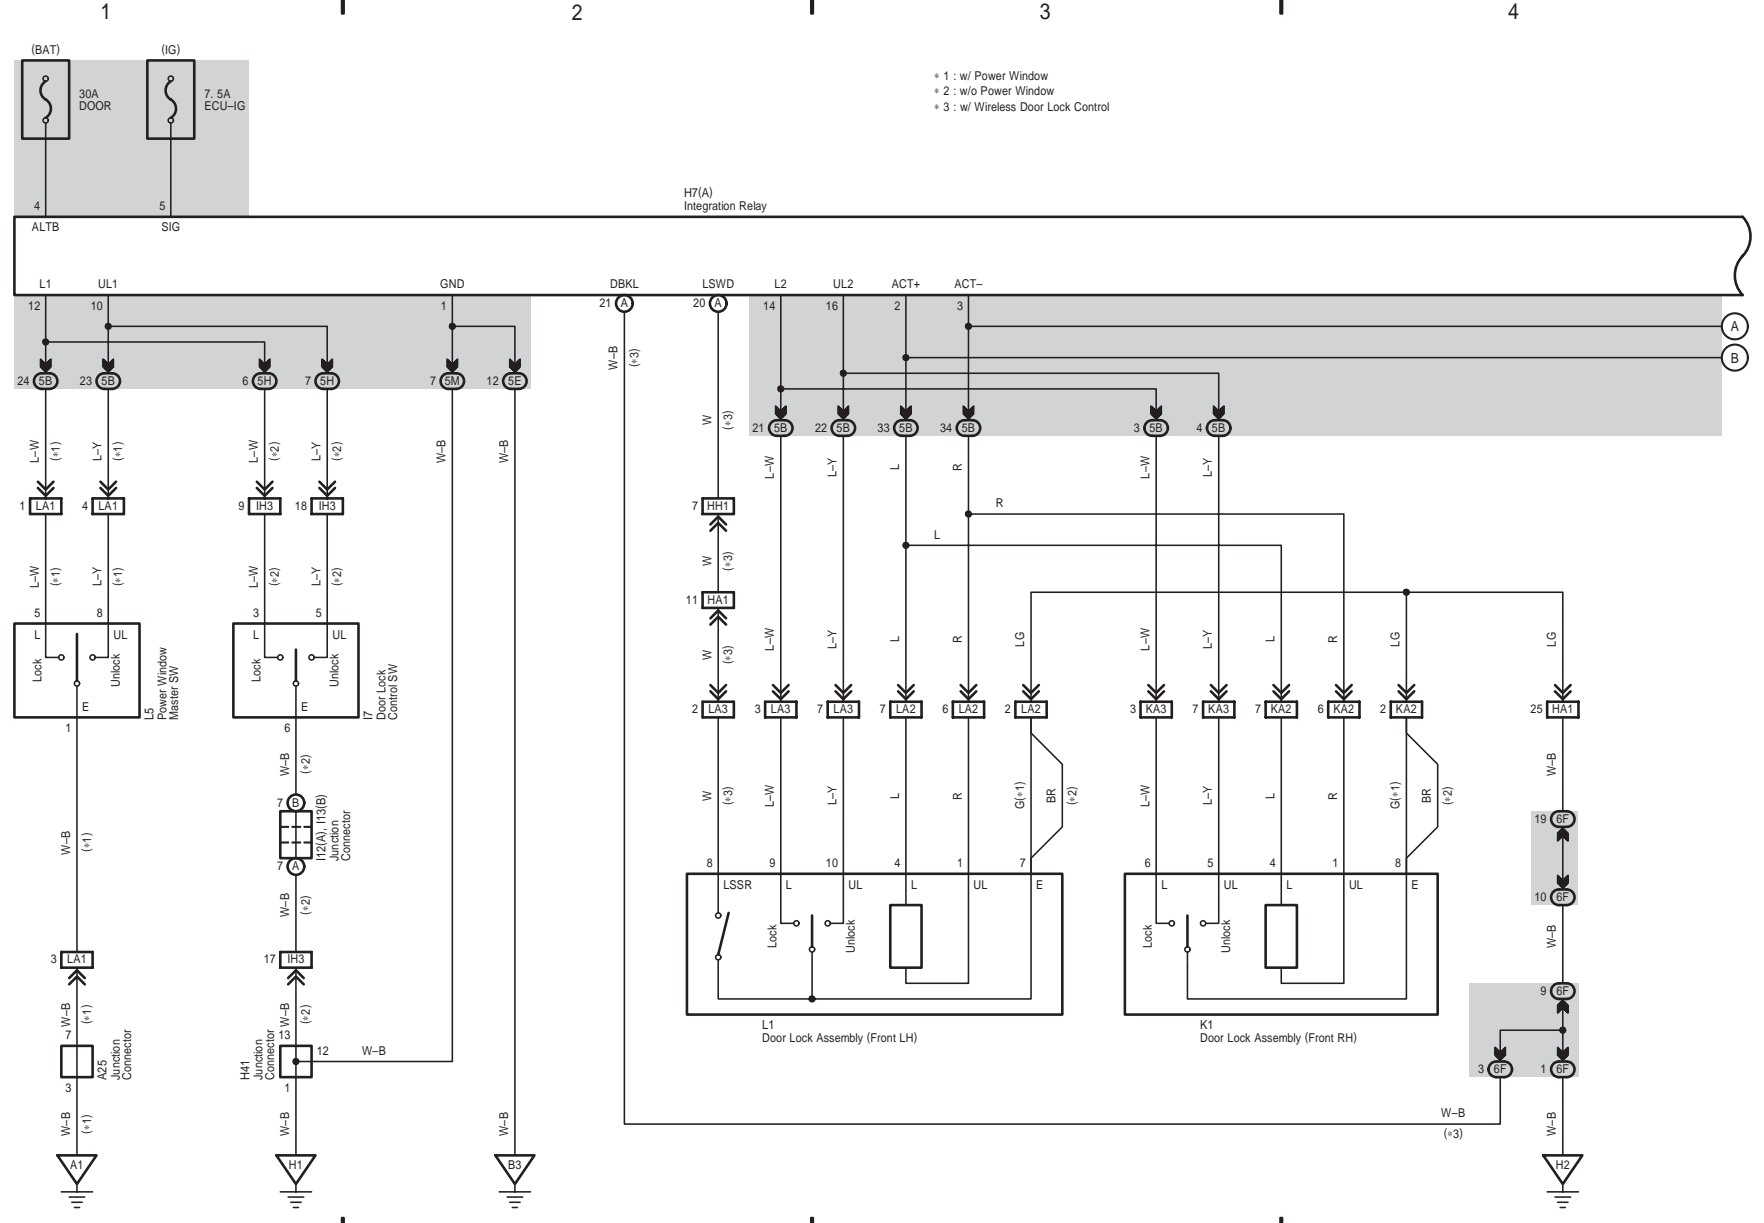

Interior Light

Interior Light

HIACE (EWD622E)

Door Lock Control (LHD)

Door Lock Control (LHD)

Wireless Door Lock Control (LHD)

5 6 7 8

\* 3 : w/ Wireless Door Lock Control