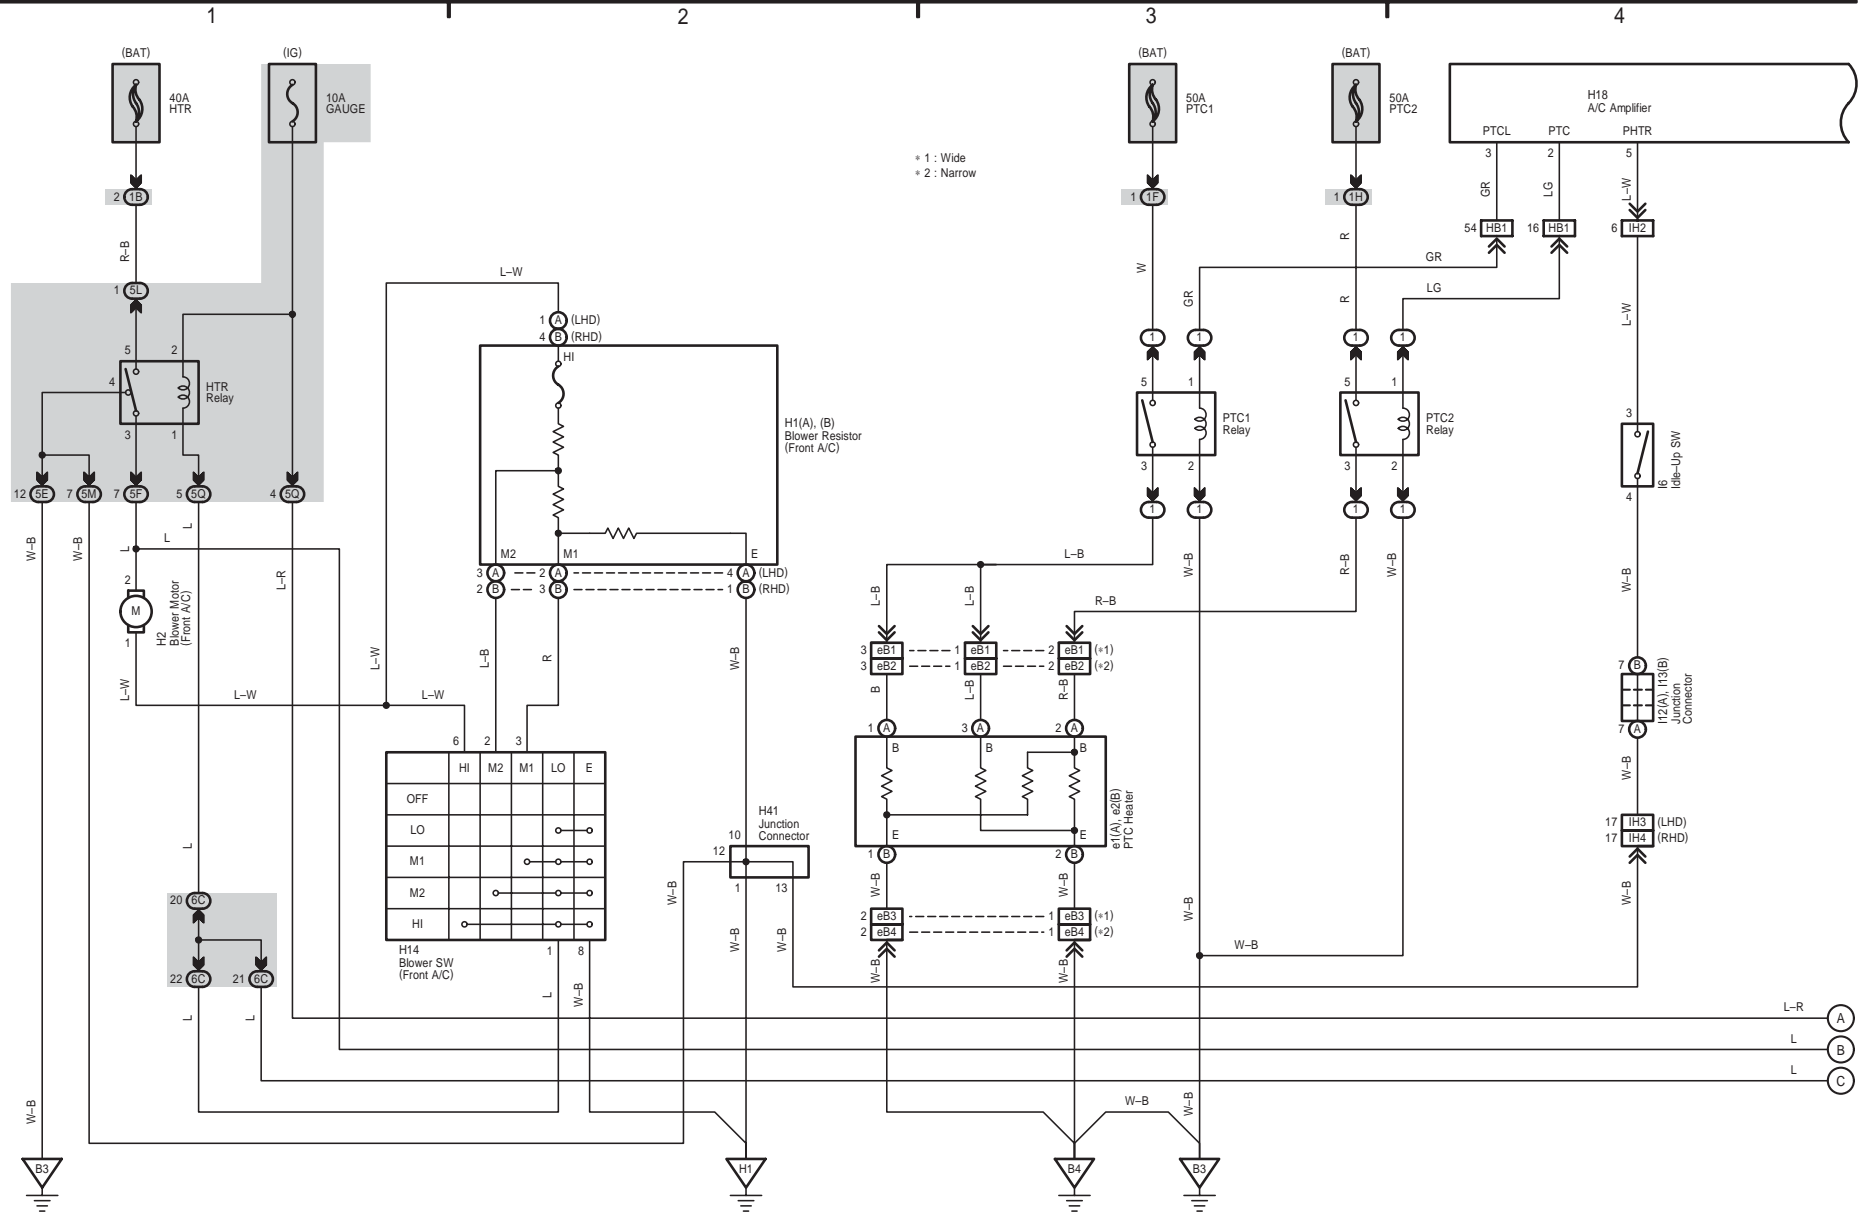

Front Air Conditioner (2TR-FE, 2KD-FTV) and PTC Heater (2KD-FTV)

HIACE (EWD622E)