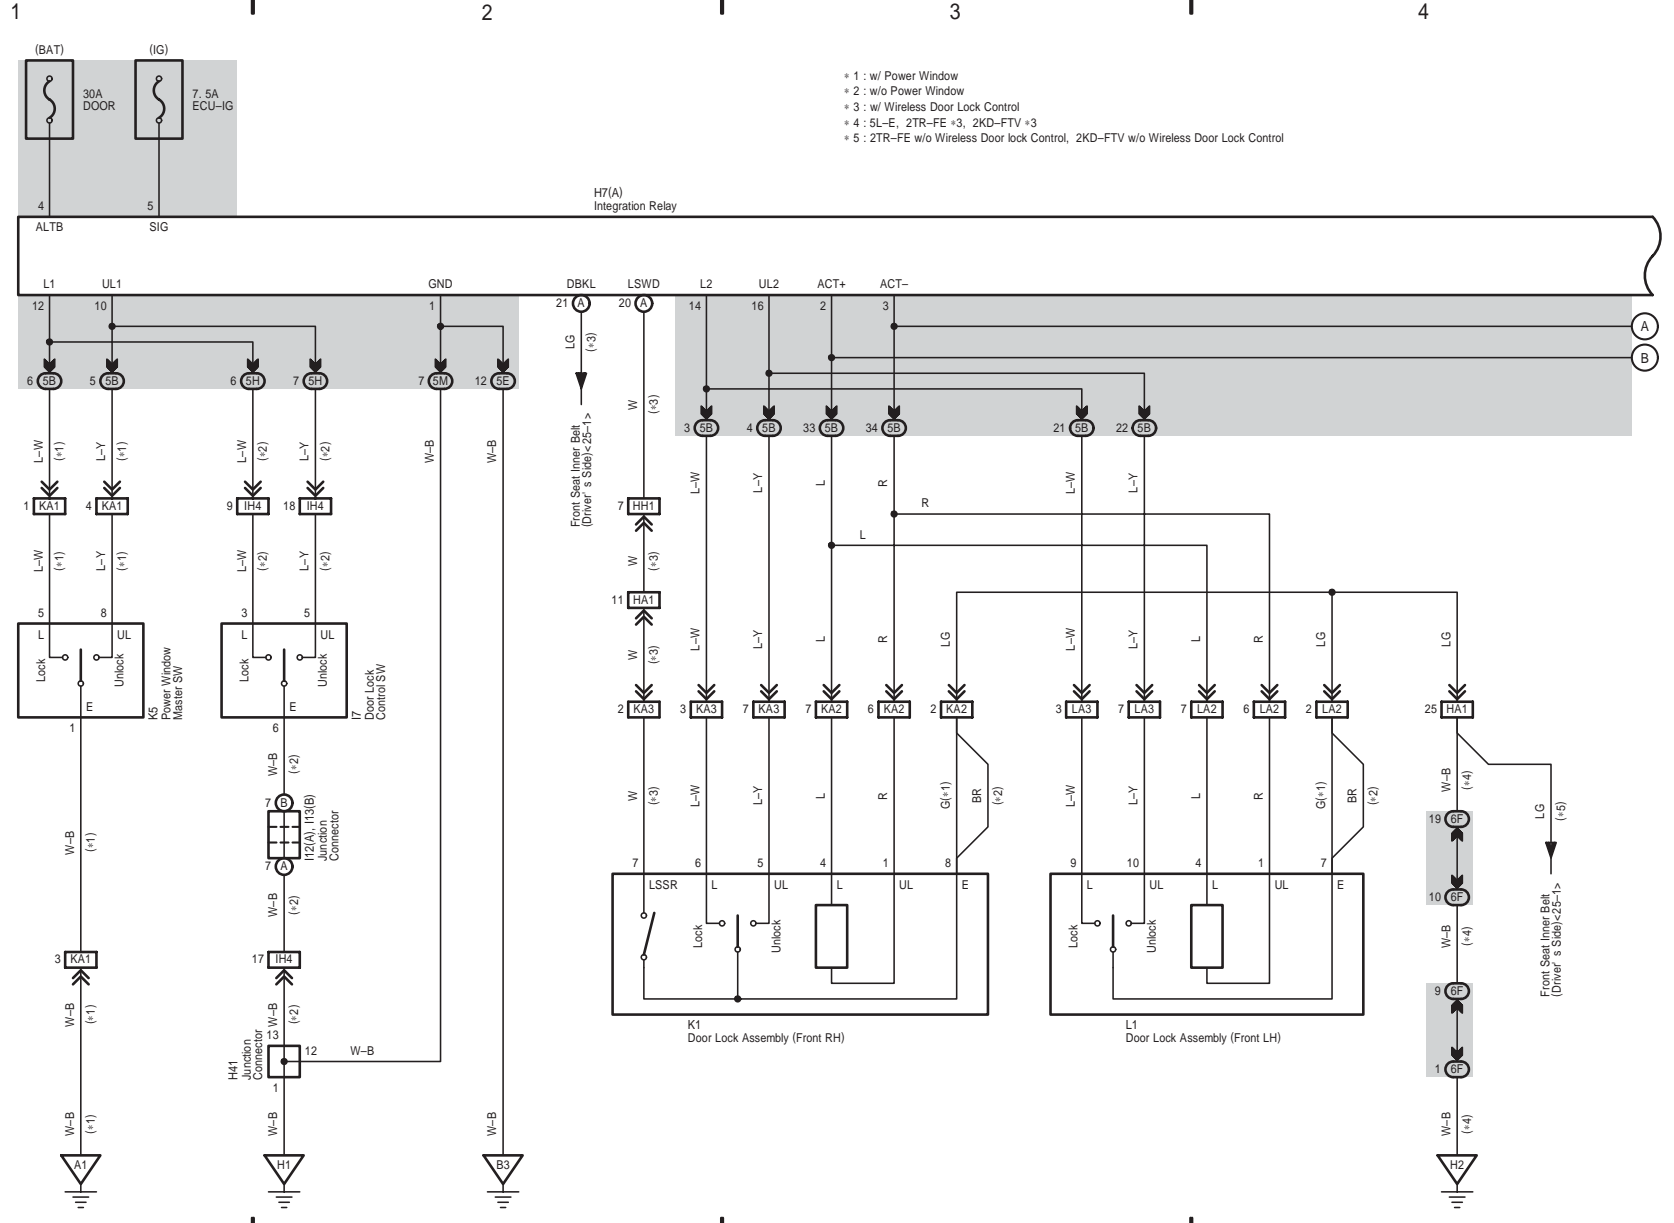

Door Lock Control (RHD)

HIACE (EWD622E)