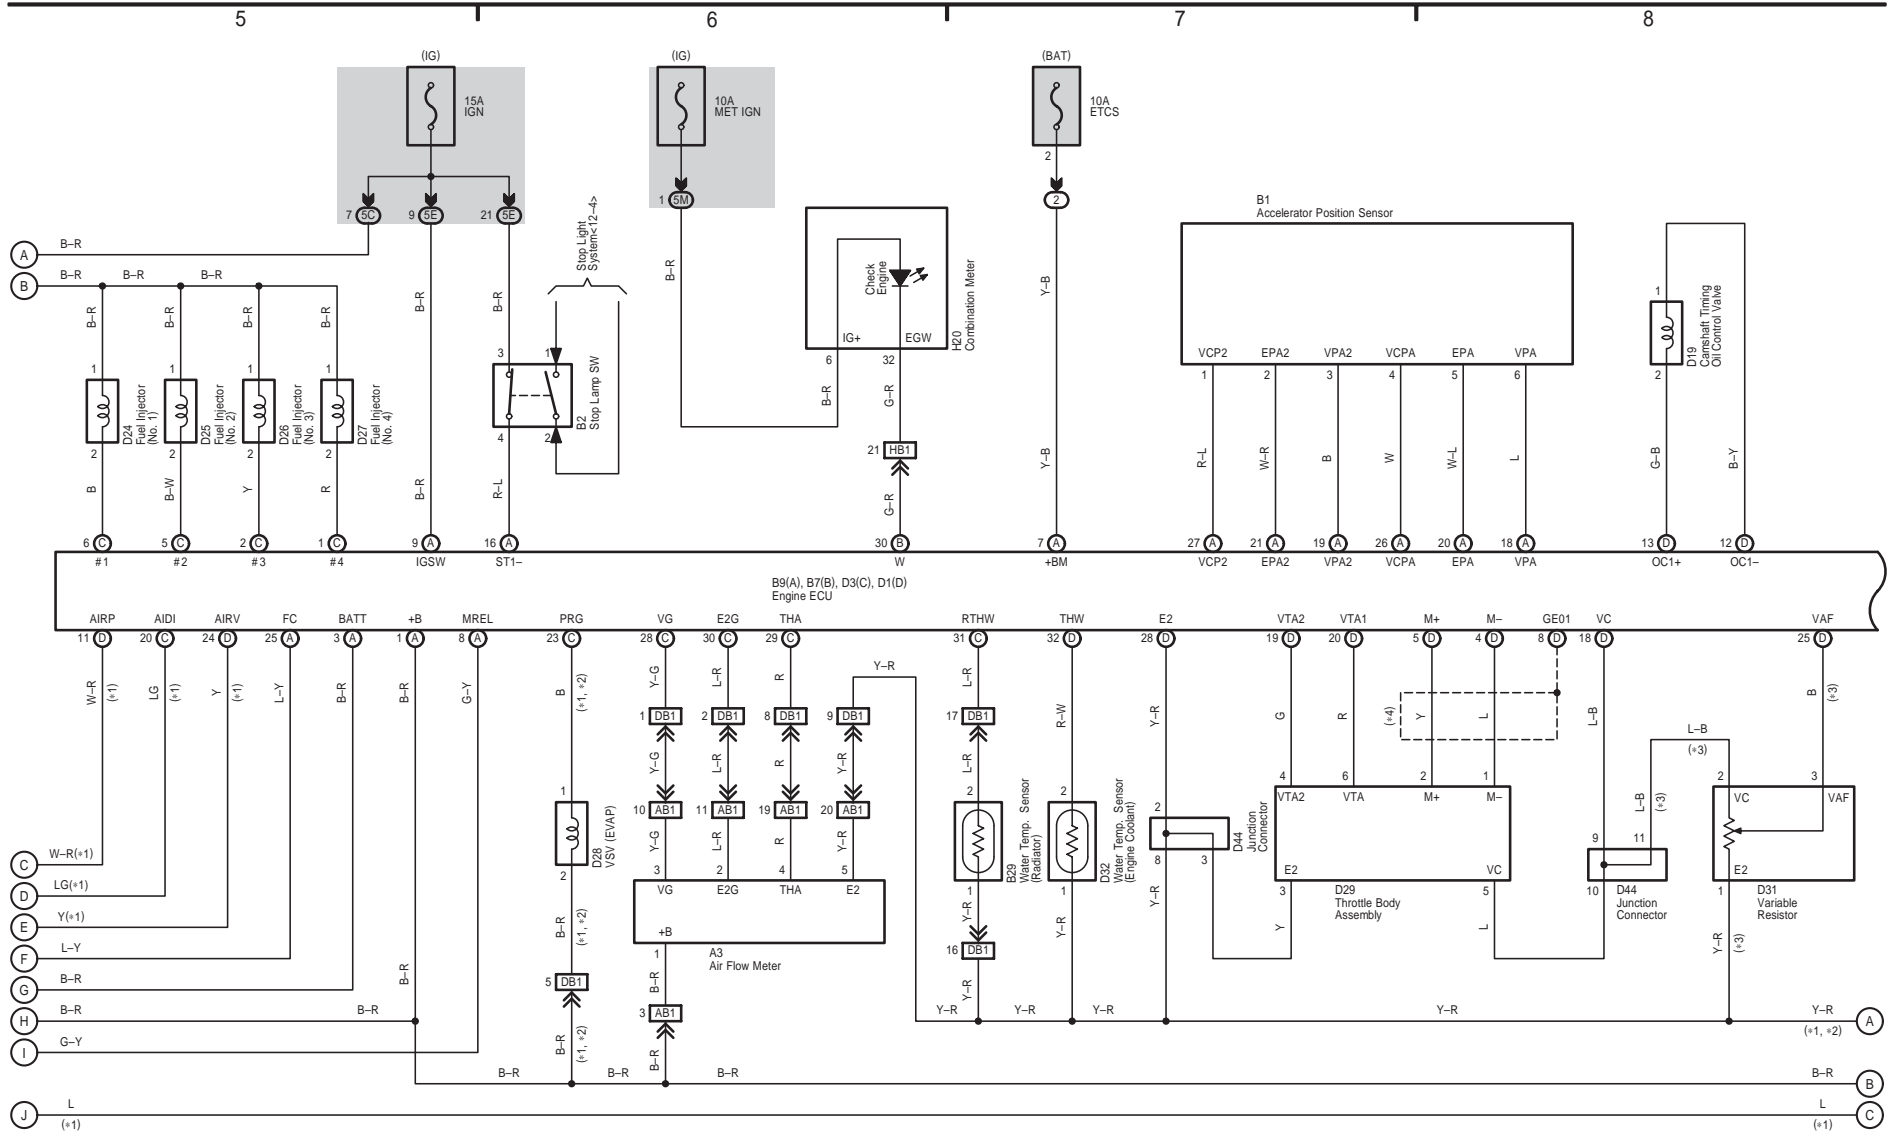

#### Ignition

HIACE (EWVD622E)

4 HIACE

(Cont. next page)

Engine Control (2TR-FE)

\* 1 : Australia, Chile, China, Ecuador, Hong Kong, New Zealand, Thailand

Engine Control (2TR-FE)

+ 1: Australia, Chile, China, Ecuador, Hong Kong, New Zealand, Thailand  
 + 2: Costa Rica, Egypt, El Salvador, G. C. C., Guatemala, Honduras, Malaysia, Nicaragua, Panama, Peru, Russia, South Africa, Ukraine, Vietnam  
 + 3: Except +1, Except +2  
 + 4: Shielded