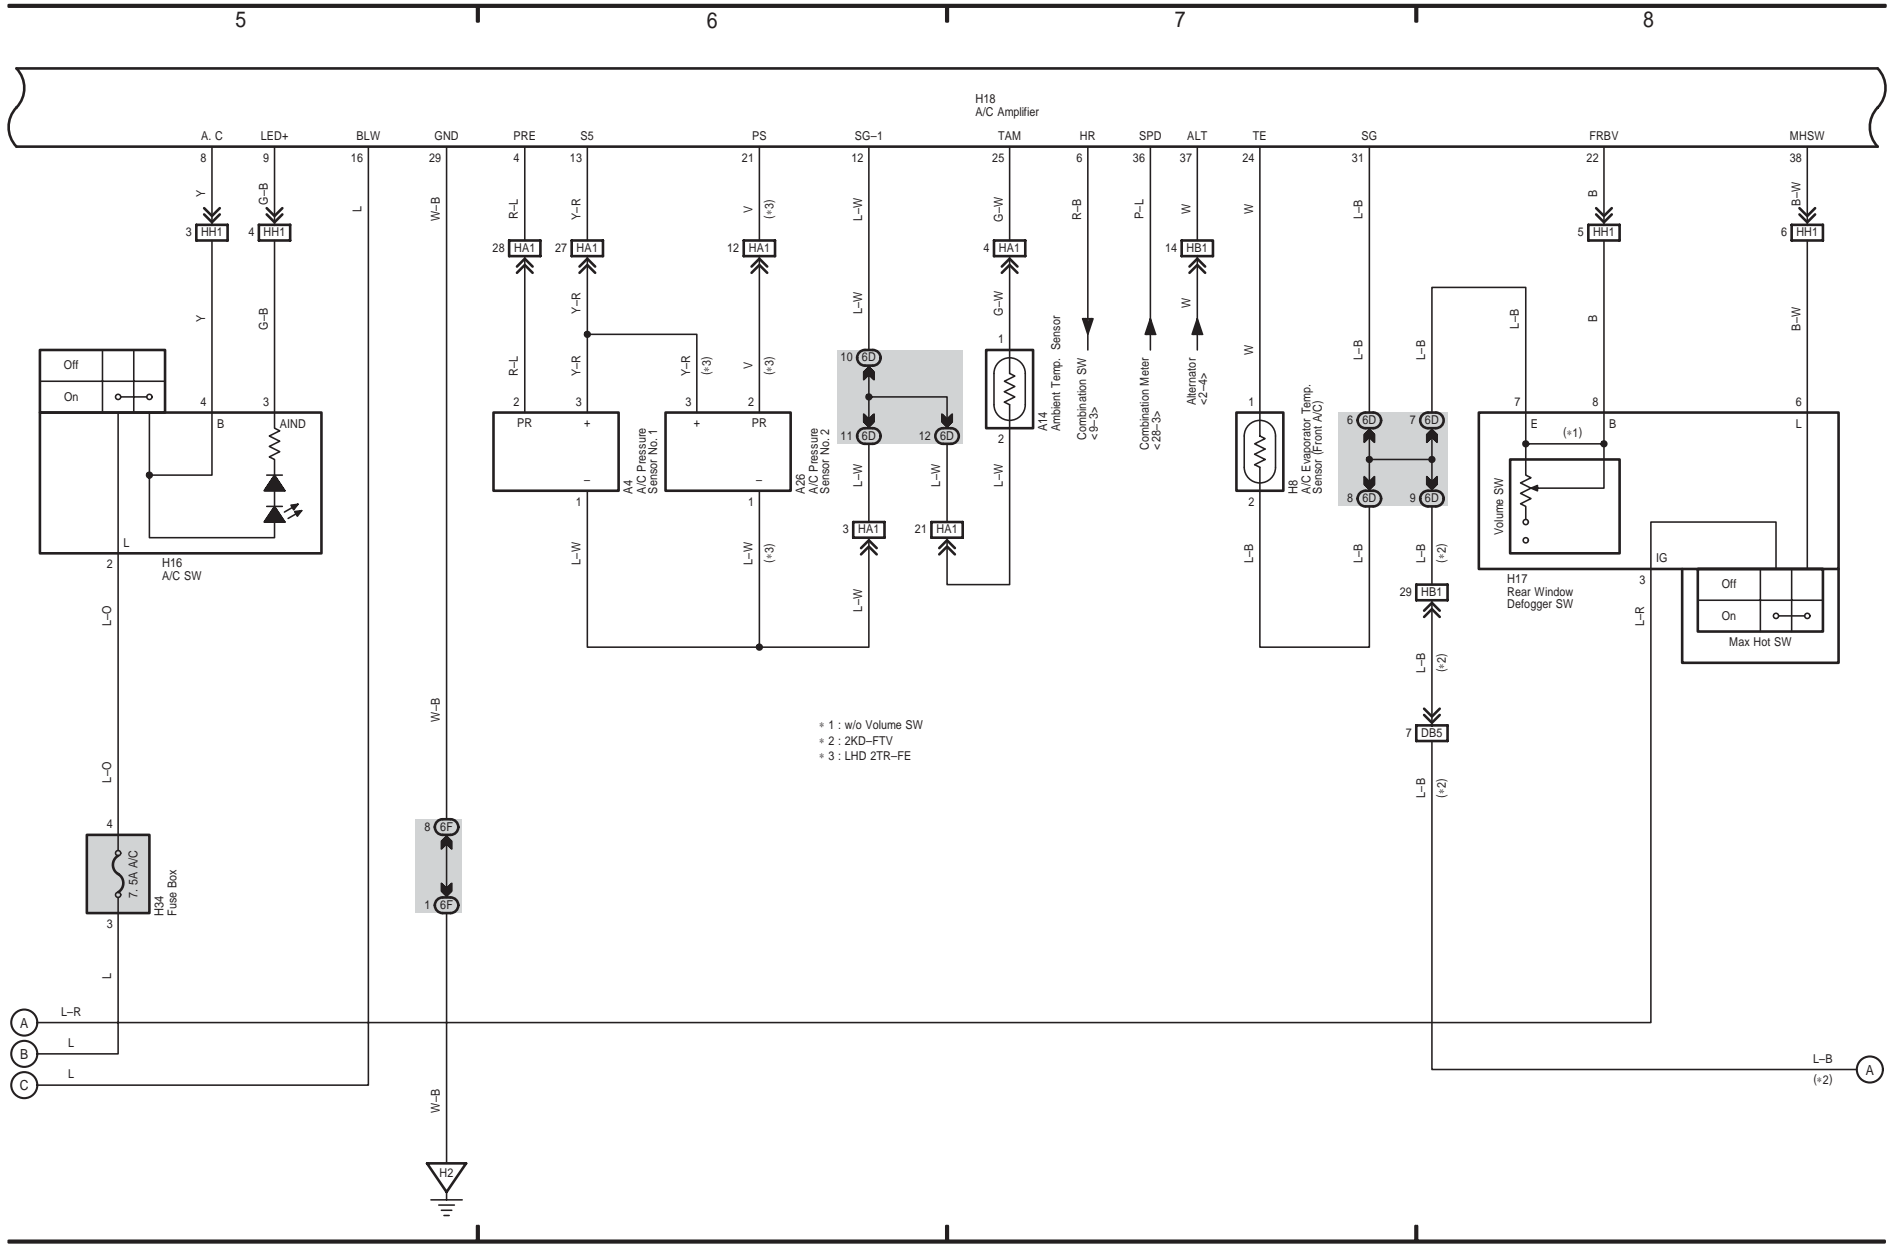

Front Air Conditioner (2TR-FE, 2KD-FTV) and PTC Heater (2KD-FTV)