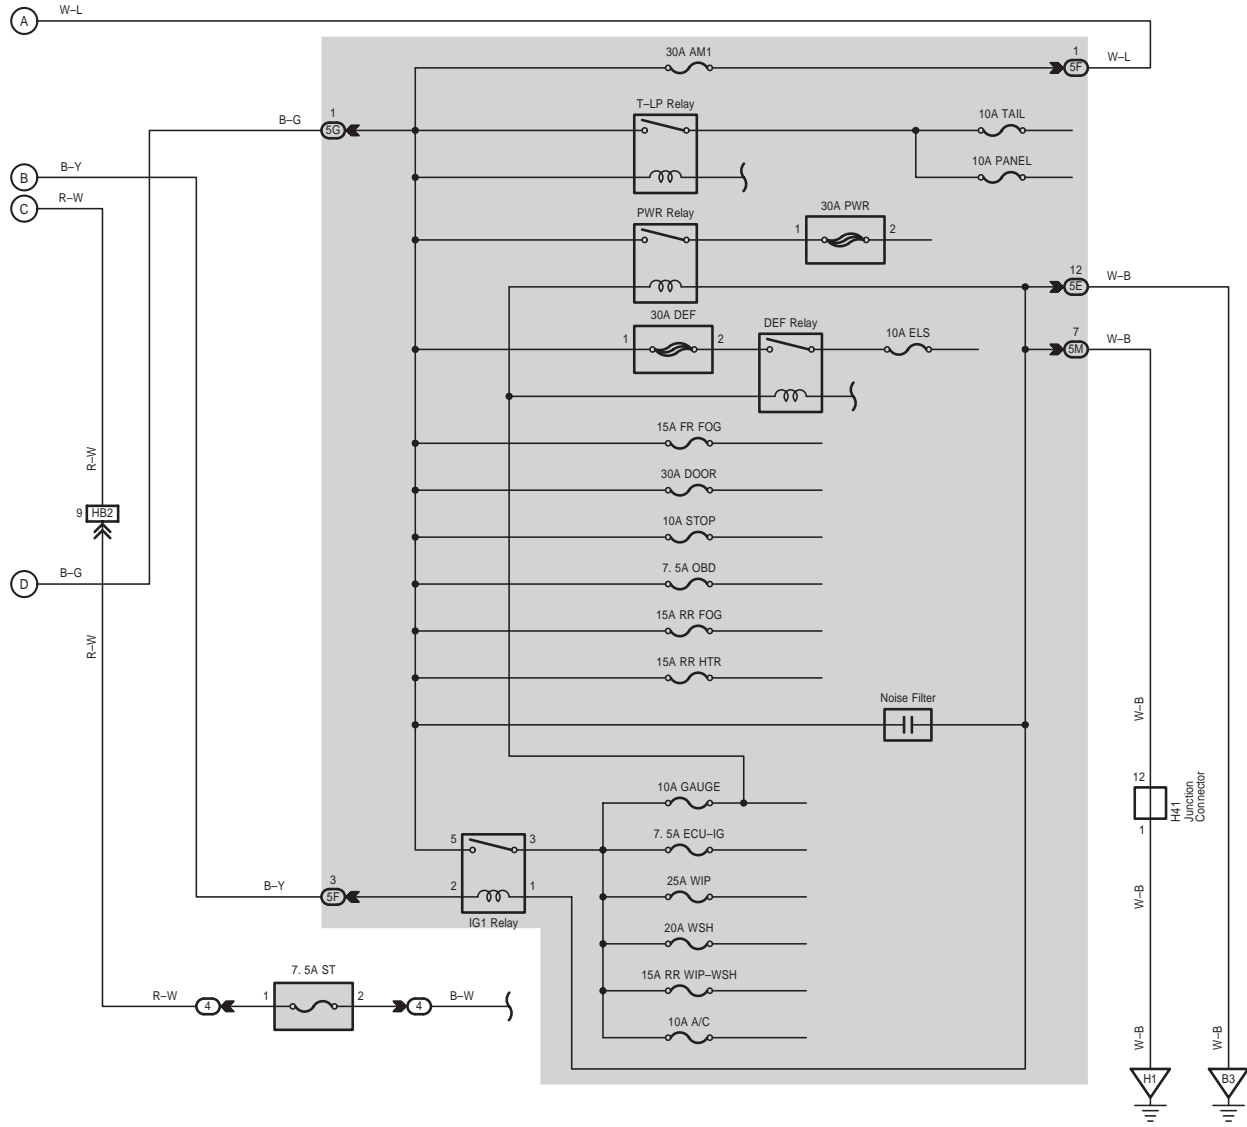

1 HIACE (Cont' d)

Power Source

5 6 7 8

HIACE (EWVD622E)

2 HIACE

OVERALL ELECTRICAL WIRING DIAGRAM

#### Ignition

HIACE (EWVD622E)

4 HIACE

(Cont. next page)

Engine Control (2TR-FE)

\* 1 : Australia, Chile, China, Ecuador, Hong Kong, New Zealand, Thailand

Engine Control (2TR-FE)

+ 1: Australia, Chile, China, Ecuador, Hong Kong, New Zealand, Thailand  
 + 2: Costa Rica, Egypt, El Salvador, G. C. C., Guatemala, Honduras, Malaysia, Nicaragua, Panama, Peru, Russia, South Africa, Ukraine, Vietnam  
 + 3: Except +1, Except +2  
 + 4: Shielded