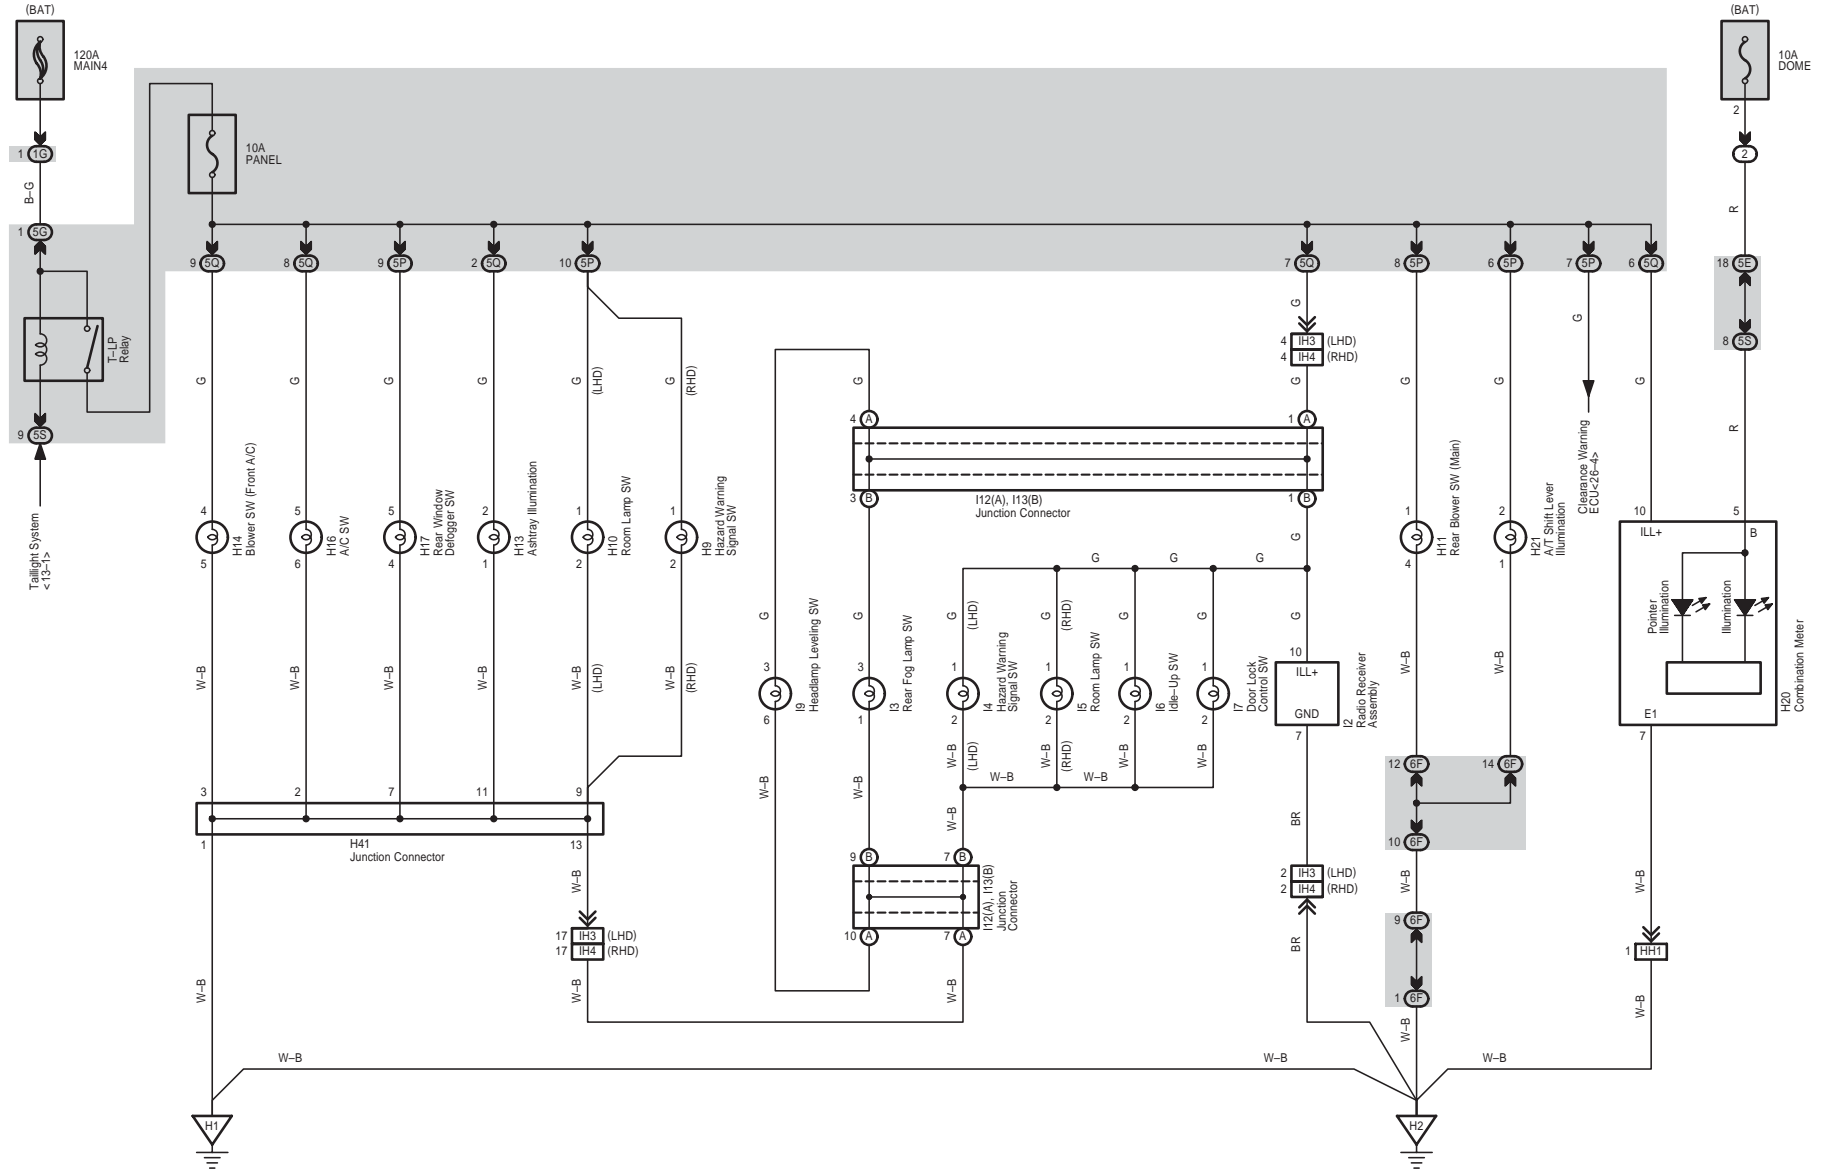

Illumination

HIACE (EWVD622E)